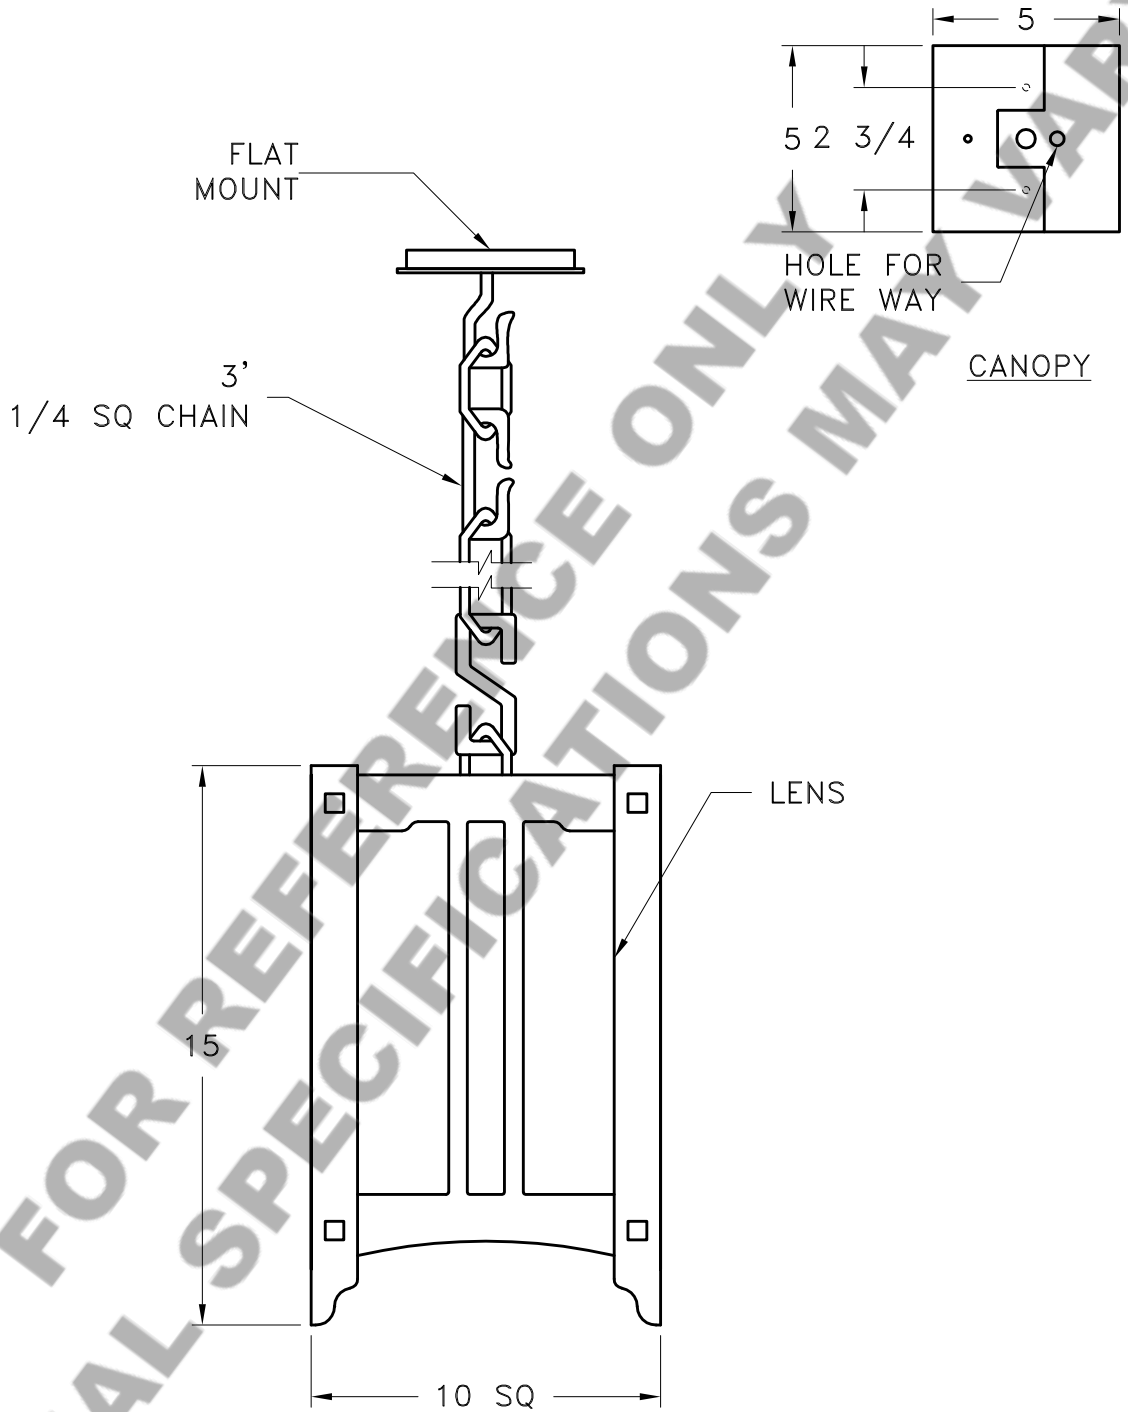

Location:

Product #: LA8011

Visit hammerton.com for product options and specifications.

Mounting Style: J	Electrical Type: INCANDESCENT	<p>Mounting Detail</p> <p>2 3/4 O.C.</p> <p>UL APPROVED J-BOX</p> <p>CAUTION HARDWARE PACKET "J" MOUNTS DIRECTLY TO J-BOX.</p>
Approximate lbs.: 25	Bulb Qty: 1 Wattage: 100	
Finish: SEE WEB SITE FOR OPTIONS	Voltage: 120	
Top Diffuser: OPEN	Socket Type: MEDIUM	
Bottom Diffuser: OPEN	UL Location: DRY	
<p>All fixtures created by Hammerton are handcrafted by artisans. Dimensions may vary up to 7/8".</p> <p>©Copyright 2013. All rights in design, detail or invention of this drawing are reserved as the property of Hammerton. Any imitation or adaptation without written consent is strictly prohibited.</p> <p>Hammerton Inc. · 217 Wright Brothers Dr. · Salt Lake City, UT 84116 · (801) 973-8095</p>		