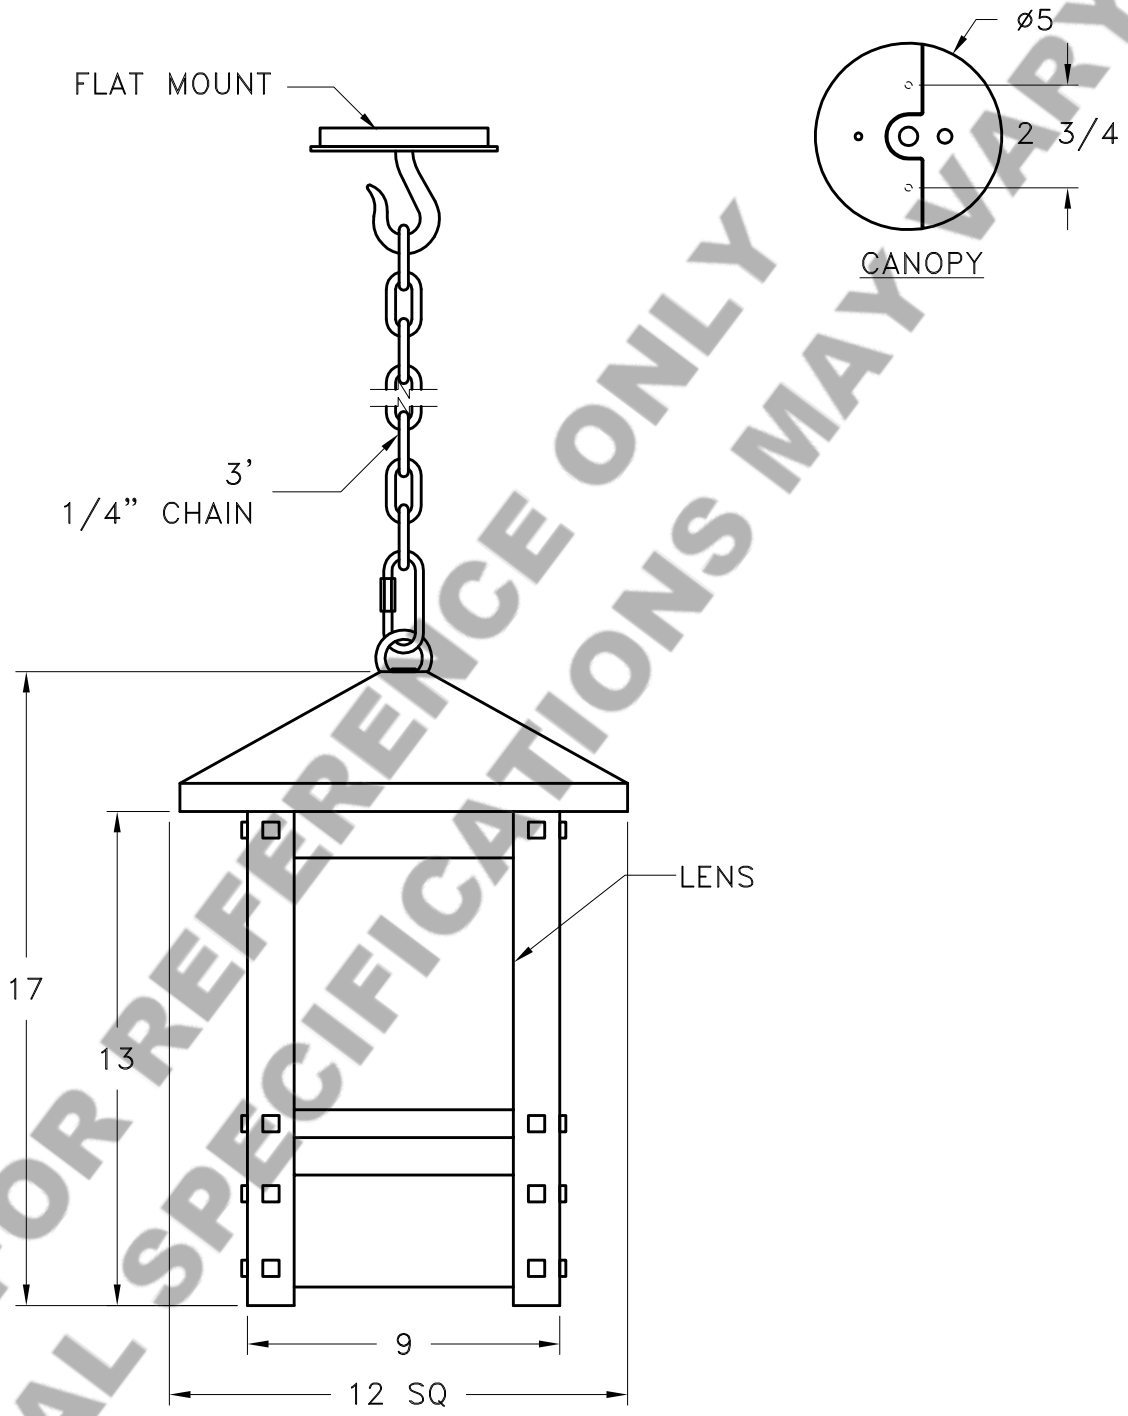

Location:

Product #: LA8034-M

Visit [hammerton.com](http://hammerton.com) for product options and specifications.

Mounting Style: J	Electrical Type: INCANDESCENT
Approximate lbs.: 25	Bulb Qty: 1 Wattage: 100
Finish: SEE WEB SITE FOR OPTIONS	Voltage: 120
Top Diffuser: N/A	Socket Type: MEDIUM
Bottom Diffuser: OPEN	UL Location: DRY

All fixtures created by Hammerton are handcrafted by artisans. Dimensions may vary up to 7/8".

©Copyright 2013. All rights in design, detail or invention of this drawing are reserved as the property of Hammerton. Any imitation or adaptation without written consent is strictly prohibited.