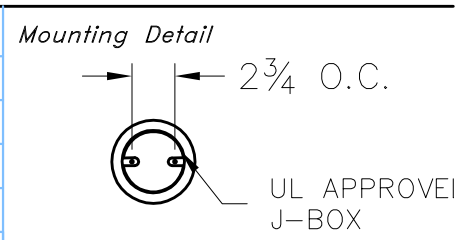

Location:

Product #: LA8034-M

Visit [hammerton.com](http://hammerton.com) for product options and specifications.

Mounting Style: J	Electrical Type: INCANDESCENT
Approximate lbs.: 25	Bulb Qty: 1 Wattage: 100
Finish: SEE WEB SITE FOR OPTIONS	Voltage: 120
Top Diffuser: N/A	Socket Type: MEDIUM
Bottom Diffuser: OPEN	UL Location: DRY

All fixtures created by Hammerton are handcrafted by artisans. Dimensions may vary up to 7/8".

©Copyright 2013. All rights in design, detail or invention of this drawing are reserved as the property of Hammerton. Any imitation or adaptation without written consent is strictly prohibited.