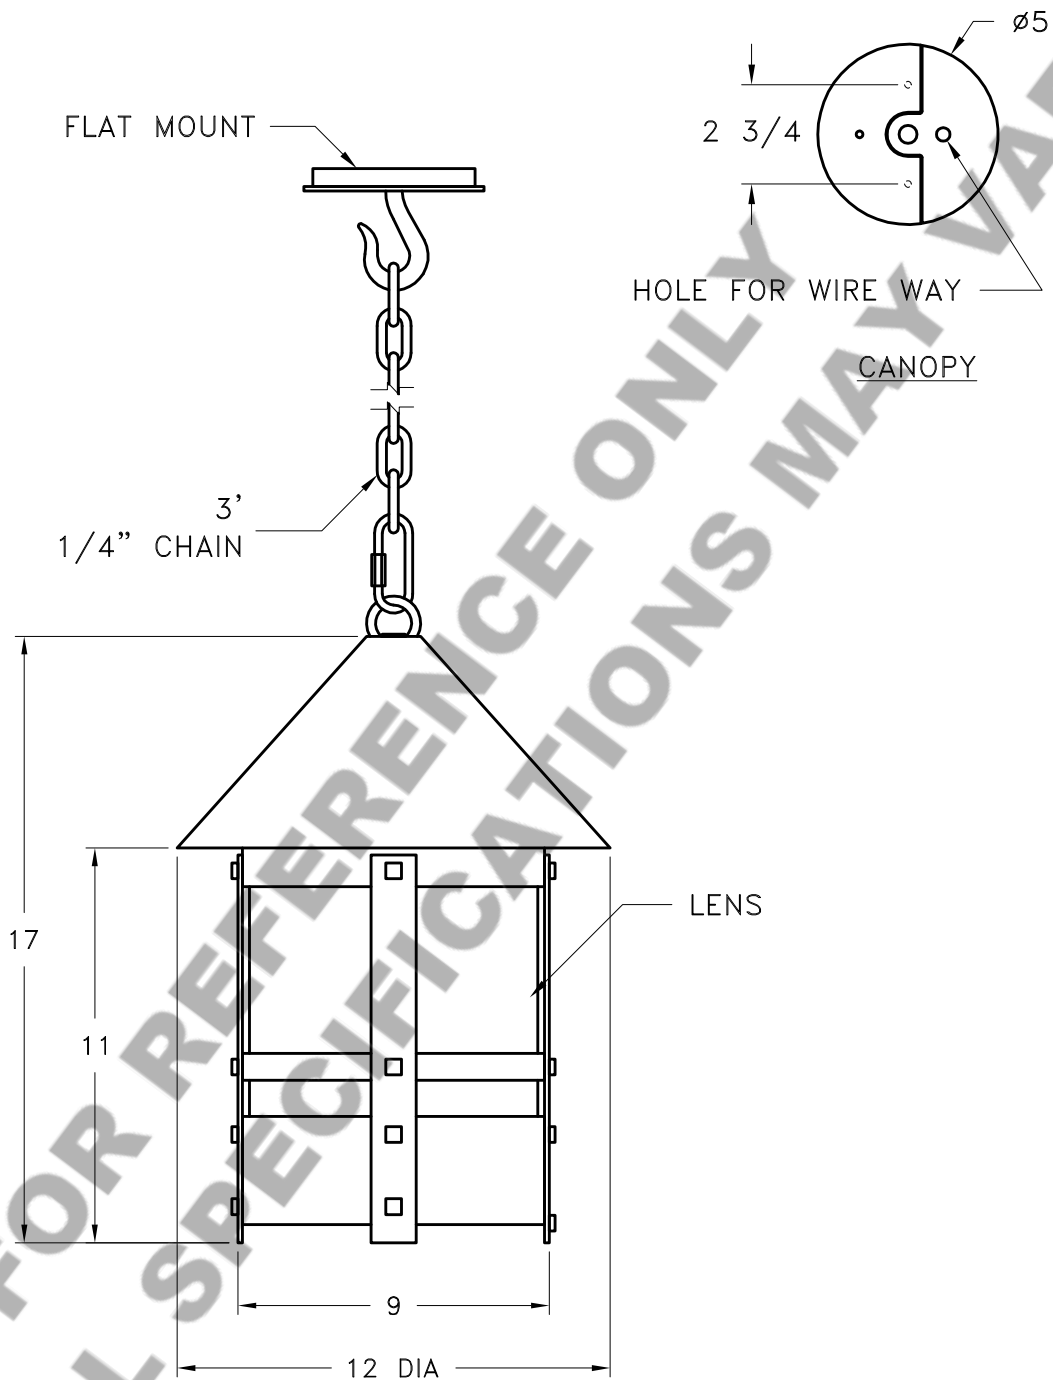

Location:

Product #: LA8036-M

Visit hammerton.com for product options and specifications.

Mounting Style: J	Electrical Type: INCANDESCENT	<p>Mounting Detail</p> <p>2 3/4 O.C.</p> <p>UL APPROVED J-BOX</p>
Approximate lbs.: 25	Bulb Qty: 1 Wattage: 100	
Finish: SEE WEB SITE FOR OPTIONS	Voltage: 120	
Top Diffuser: N/A	Socket Type: MEDIUM	
Bottom Diffuser: OPEN	UL Location: DRY	

All fixtures created by Hammerton are handcrafted by artisans. Dimensions may vary up to 1/8".

©Copyright 2013. All rights in design, detail or invention of this drawing are reserved as the property of Hammerton. Any imitation or adaptation without written consent is strictly prohibited.