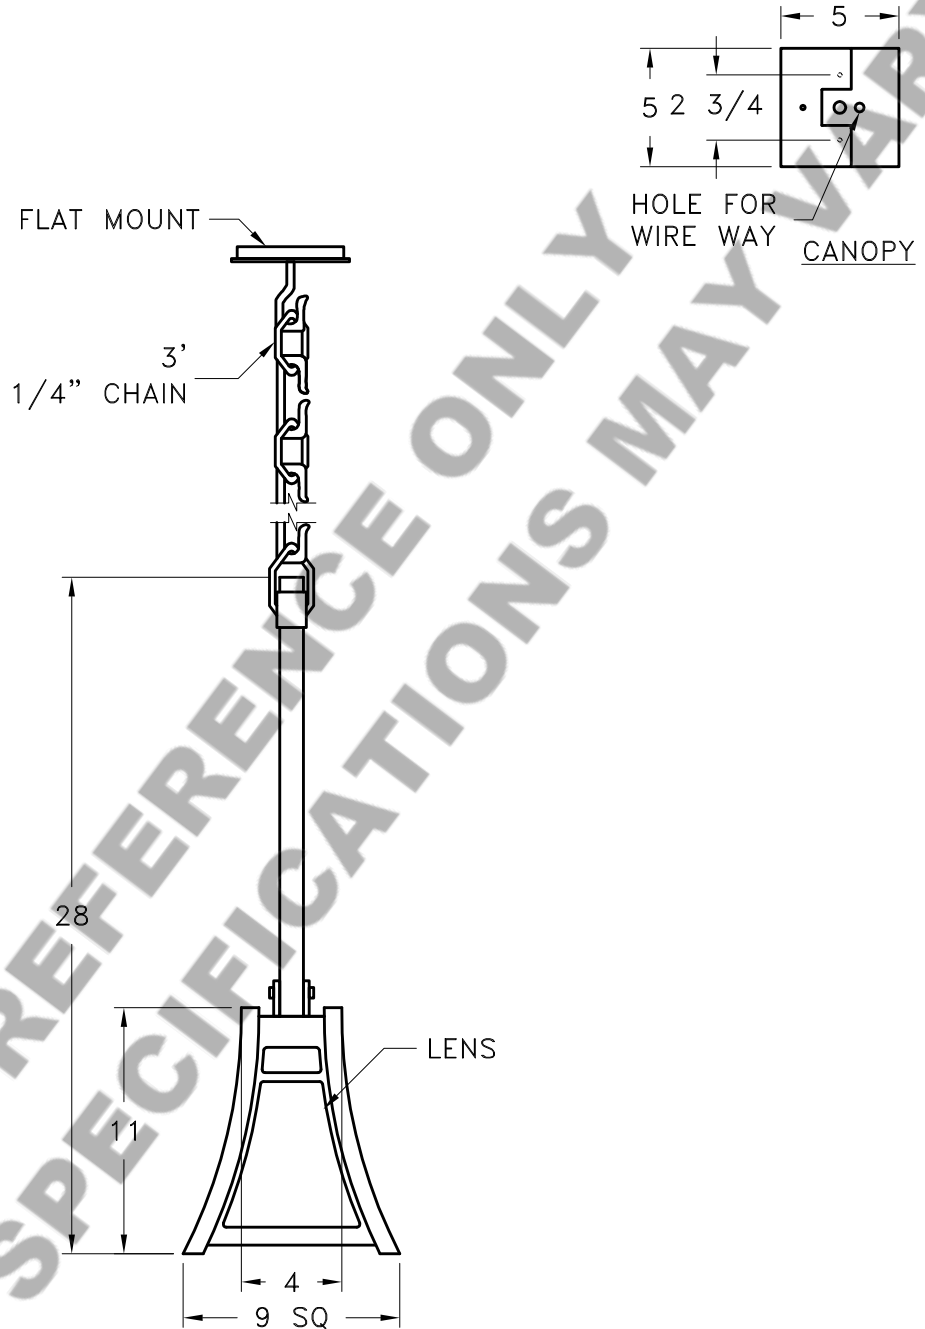

Location:

Product #: LA8046

Visit hammerton.com for product options and specifications.

Mounting Style: J	Electrical Type: INCANDESCENT
Approximate lbs.: 5	Bulb Qty: 1 Wattage: 100
Finish: SEE WEB SITE FOR OPTIONS	Voltage: 120
Top Diffuser: OPEN	Socket Type: MEDIUM
Bottom Diffuser: OPEN	UL Location: DRY

All fixtures created by Hammerton are handcrafted by artisans. Dimensions may vary up to 1/8".

© Copyright 2013. All rights in design, detail or invention of this drawing are reserved as the property of Hammerton. Any imitation or adaptation without written consent is strictly prohibited.