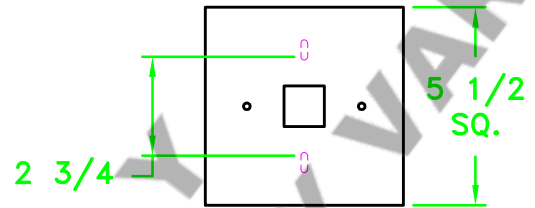

Location:

Product #: LA8069

MOUNTING

Visit [hammerton.com](http://hammerton.com) for product options and specifications.

Mounting Style: J	Electrical Type: INCANDESCENT
Approximate lbs.: 25	Bulb Qty: 1 Wattage: 100
Finish: SEE WEB SITE FOR OPTIONS	Voltage: 120
Top Diffuser: OPEN	Socket Type: MEDIUM
Bottom Diffuser: OPEN	UL Location: DRY

Mounting Detail

CAUTION

HARDWARE PACKET "J"  
MOUNTS DIRECTLY TO  
J-BOX.

All fixtures created by Hammerton are handcrafted by artisans. Dimensions may vary up to 1/8".

©Copyright 2013. All rights in design, detail or invention of this drawing are reserved as the property of Hammerton. Any imitation or adaptation without written consent is strictly prohibited.