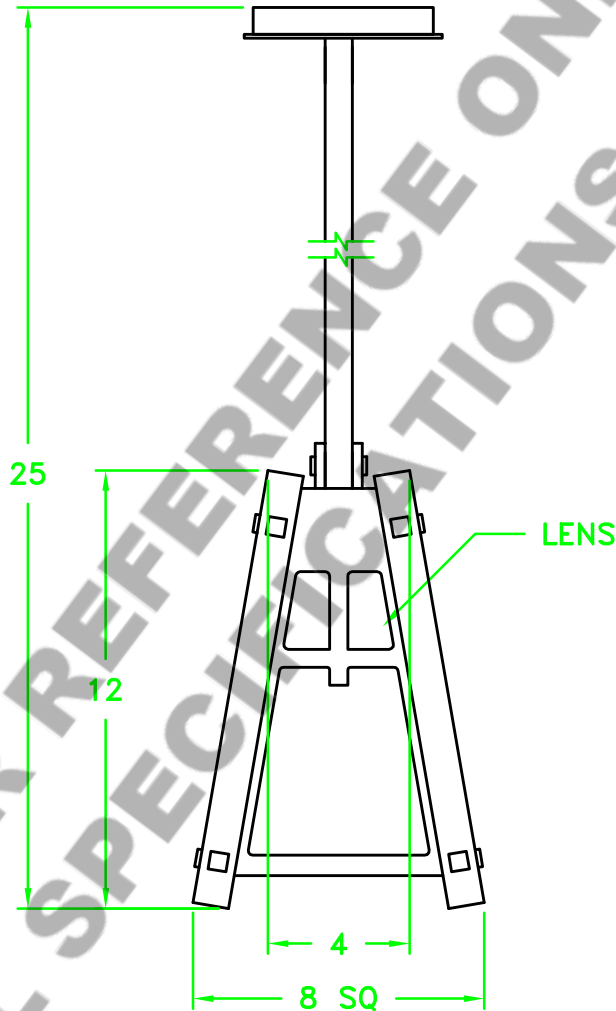

Location:

Product #: LA8069

MOUNTING

Visit [hammerton.com](http://hammerton.com) for product options and specifications.

Mounting Style: J	Electrical Type: INCANDESCENT
Approximate lbs.: 25	Bulb Qty: 1 Wattage: 100
Finish: SEE WEB SITE FOR OPTIONS	Voltage: 120
Top Diffuser: OPEN	Socket Type: MEDIUM
Bottom Diffuser: OPEN	UL Location: DRY

Mounting Detail

CAUTION

HARDWARE PACKET "J"  
MOUNTS DIRECTLY TO  
J-BOX.

All fixtures created by Hammerton are handcrafted by artisans. Dimensions may vary up to 1/8".

©Copyright 2013. All rights in design, detail or invention of this drawing are reserved as the property of Hammerton. Any imitation or adaptation without written consent is strictly prohibited.