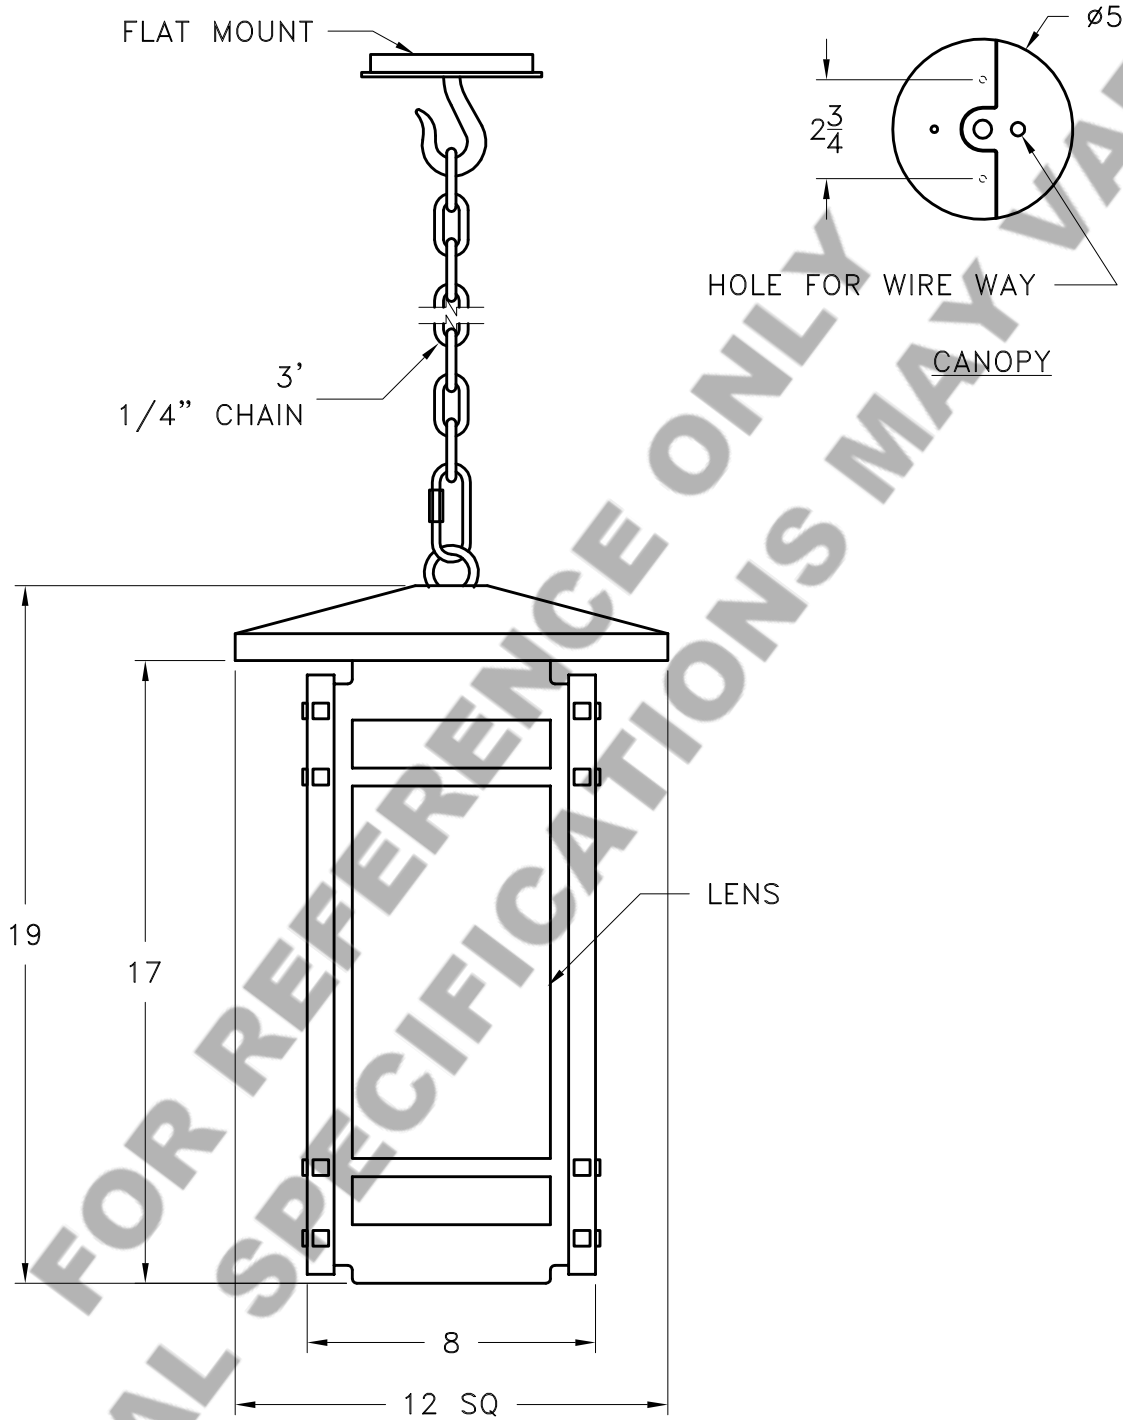

Location:

Product #: LA8078

Visit hammerton.com for product options and specifications.

Mounting Style: J	Electrical Type: INCANDESCENT
Approximate lbs.: 20	Bulb Qty: 1 Wattage: 100
Finish: SEE WEB SITE FOR OPTIONS	Voltage: 120
Top Diffuser: N/A	Socket Type: MEDIUM
Bottom Diffuser: OPEN	UL Location: DRY

Mounting Detail

CAUTION

HARDWARE PACKET "J" MOUNTS DIRECTLY TO J-BOX.

All fixtures created by Hammerton are handcrafted by artisans. Dimensions may vary up to 1/8".

©Copyright 2013. All rights in design, detail or invention of this drawing are reserved as the property of Hammerton. Any imitation or adaptation without written consent is strictly prohibited.