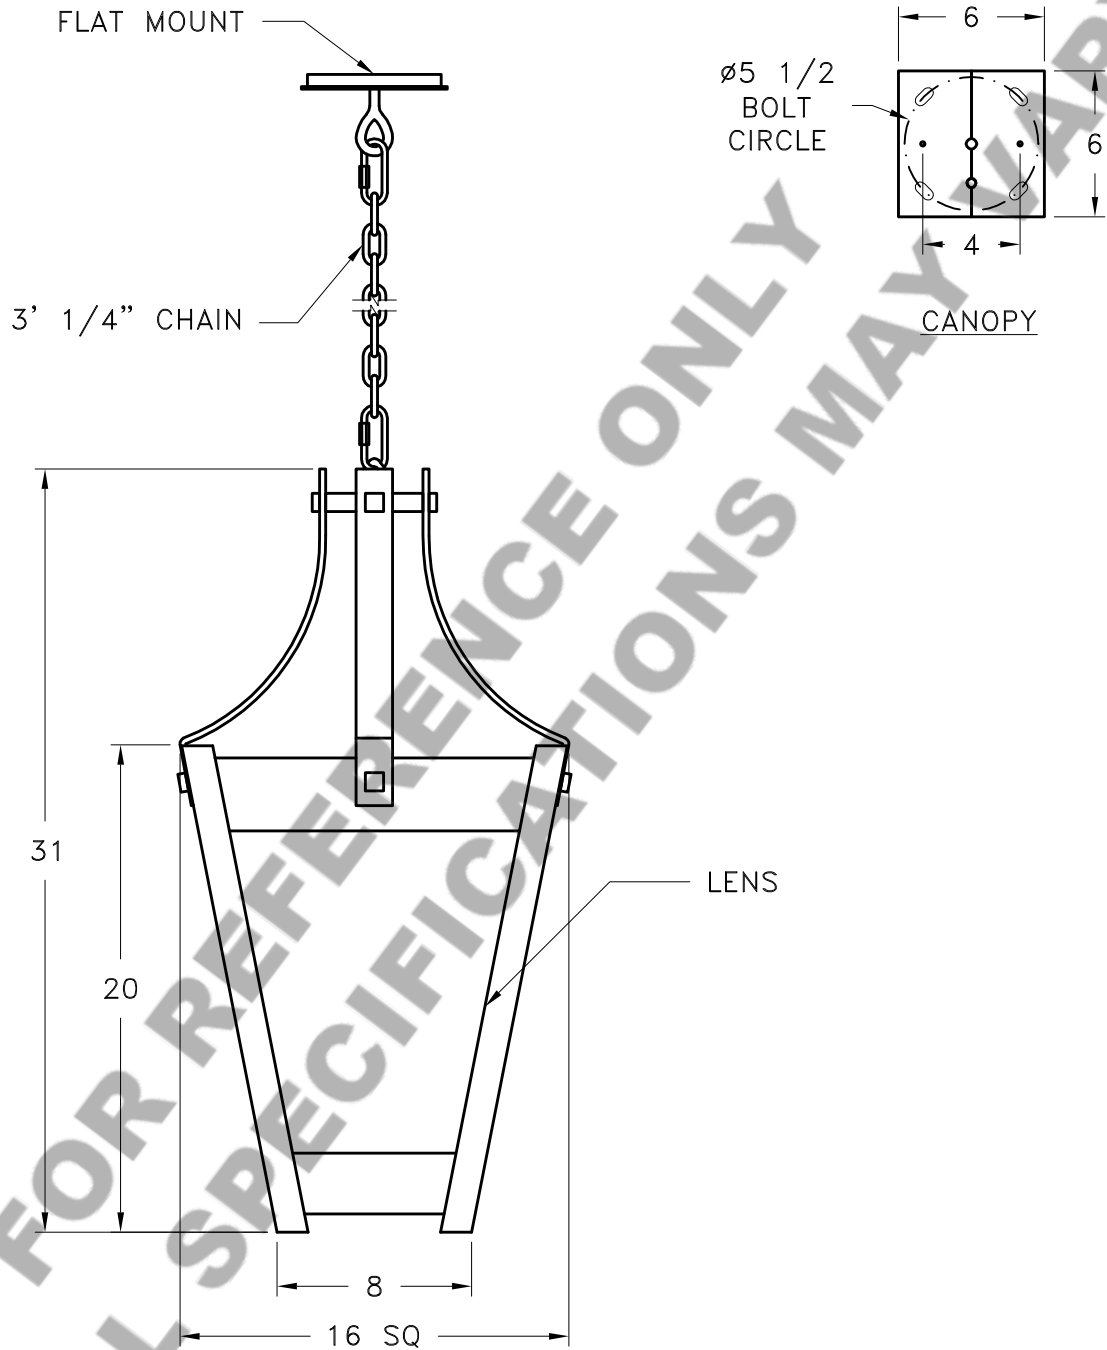

Location:

Product #: LA8086

Visit hammerton.com for product options and specifications.

Mounting Style: A	Electrical Type: INCANDESCENT
Approximate lbs.: 60	Bulb Qty: 1 Wattage: 100
Finish: SEE WEB SITE FOR OPTIONS	Voltage: 120
Top Diffuser: N/A	Socket Type: MEDIUM
Bottom Diffuser: OPEN	UL Location: DRY

CAUTION
HARDWARE PACKET "A"
MOUNTS DIRECTLY TO
BUILDING STRUCTURE.

All fixtures created by Hammerton are handcrafted by artisans. Dimensions may vary up to 7/8".

©Copyright 2013. All rights in design, detail or invention of this drawing are reserved as the property of Hammerton. Any imitation or adaptation without written consent is strictly prohibited.