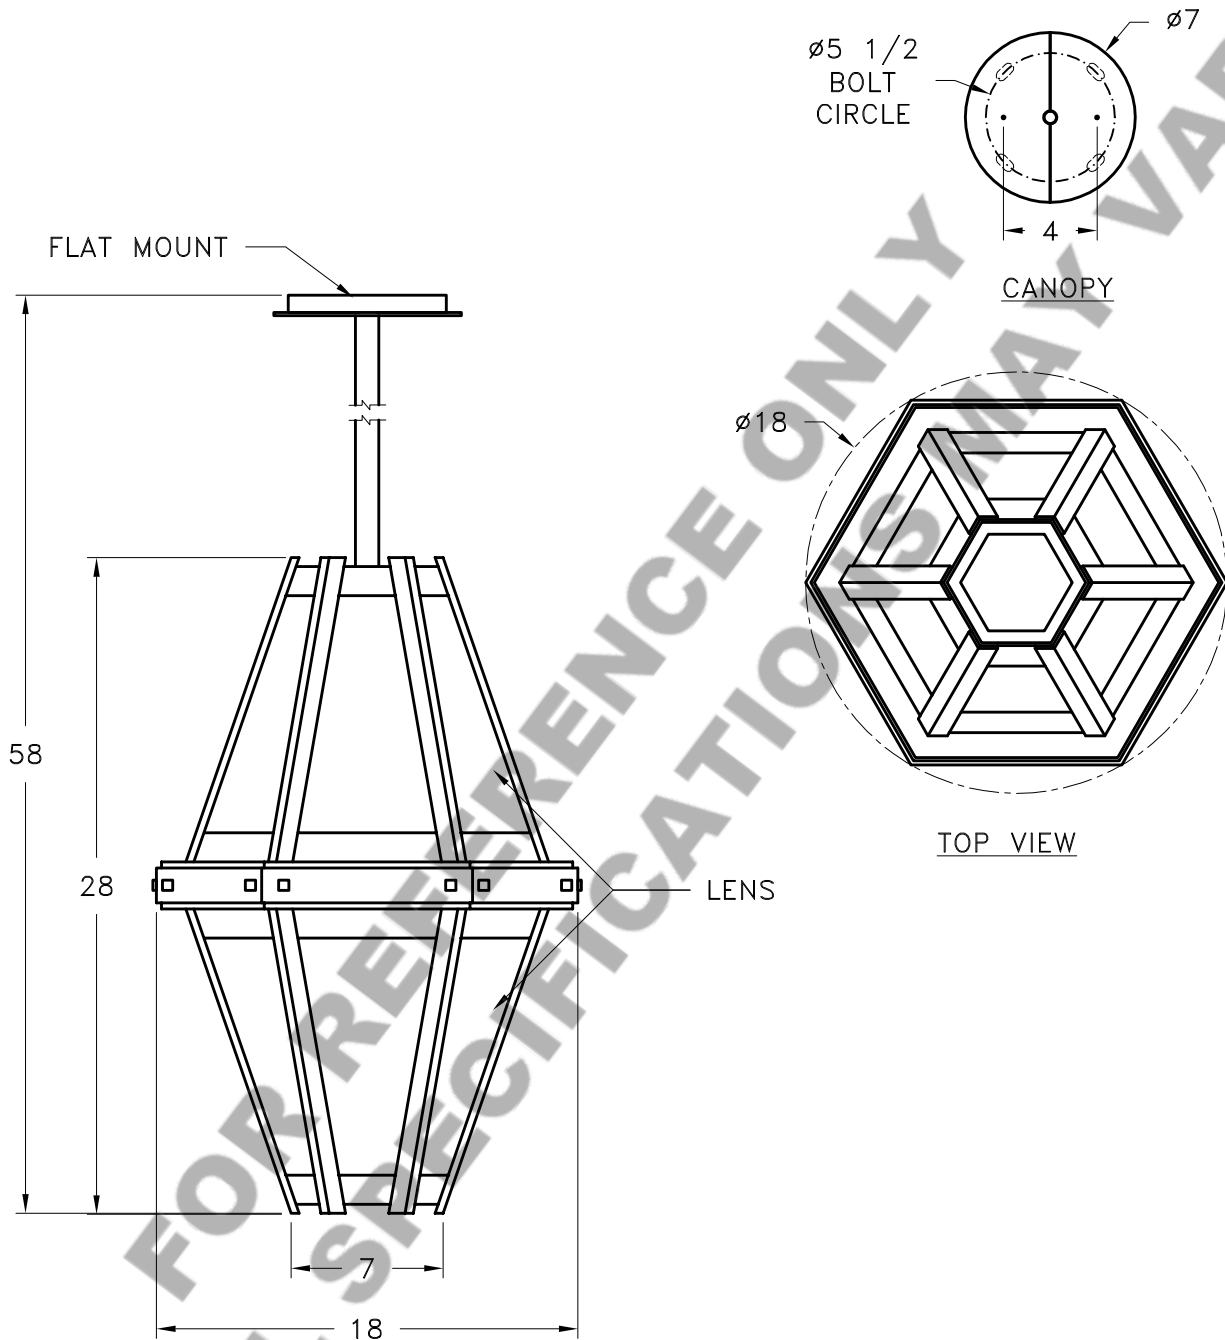

Location:

Product #: LA8087

Visit [hammerton.com](http://hammerton.com) for product options and specifications.

Mounting Style: A	Electrical Type: INCANDESCENT	<p>Mounting Detail</p> <p>UL APPROVED J-BOX</p> <p>BUILDING STRUCTURE</p> <p><b>CAUTION</b> HARDWARE PACKET "A" MOUNTS DIRECTLY TO BUILDING STRUCTURE.</p>
Approximate lbs.: 55	Bulb Qty: 1    Wattage: 100	
Finish: SEE WEB SITE FOR OPTIONS	Voltage: 120	
Top Diffuser: STEEL	Socket Type: MEDIUM	
Bottom Diffuser: OPEN	UL Location: DRY	
<p>All fixtures created by Hammerton are handcrafted by artisans. Dimensions may vary up to 7/8".</p> <p>© Copyright 2013. All rights in design, detail or invention of this drawing are reserved as the property of Hammerton. Any imitation or adaptation without written consent is strictly prohibited.</p> <p>Hammerton Inc. · 217 Wright Brothers Dr. · Salt Lake City, UT 84116 · (801) 973-8095</p>		