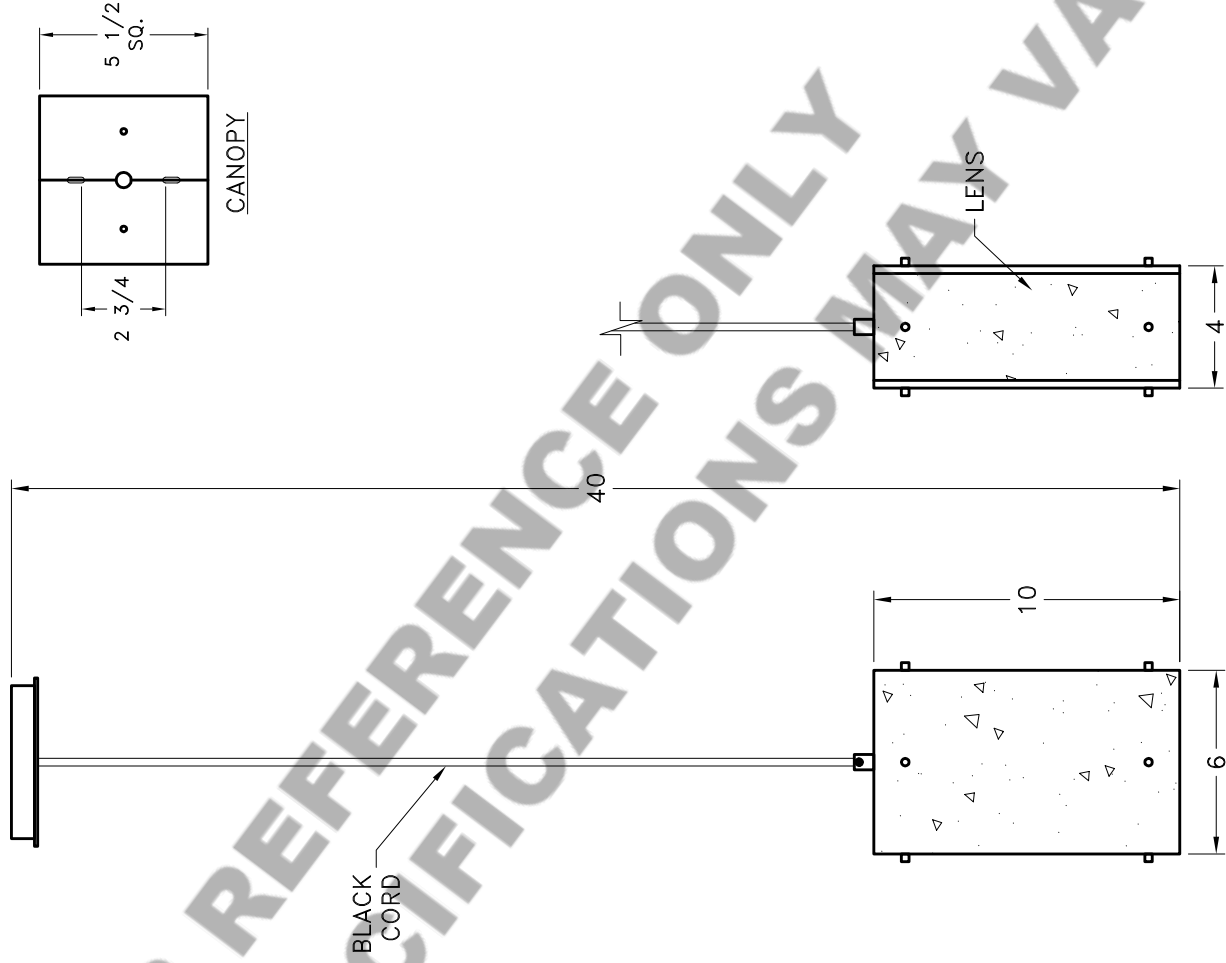

HAMMERTON

SPECIFICATION DRAWING

Location:

Product #: LAA2162

Visit hammertron.com for product options.

Mounting Packet: J	Electrical Type: INCANDESCENT	Mounting Detail
Approximate lbs.: 40	Bulb Qty: 1 Wattage: 75	
Finish: SEE WEB SITE FOR OPTIONS	Voltage: 120	UL APPROVED J-BOX
Top Diffuser: OPEN	Socket Type: E26	CAUTION
Bottom Diffuser: OPEN	UL Location: DRY	HARDWARE PACKET "J" MOUNTS DIRECTLY TO J-BOX.

All fixtures created by Hammerton are handcrafted by artisans. Dimensions may vary up to $\frac{7}{8}$ ".

©Copyright 2018. All rights in design, detail or invention of this drawing are reserved as the property of Hammerton. Any imitation or adaptation without written consent is strictly prohibited.