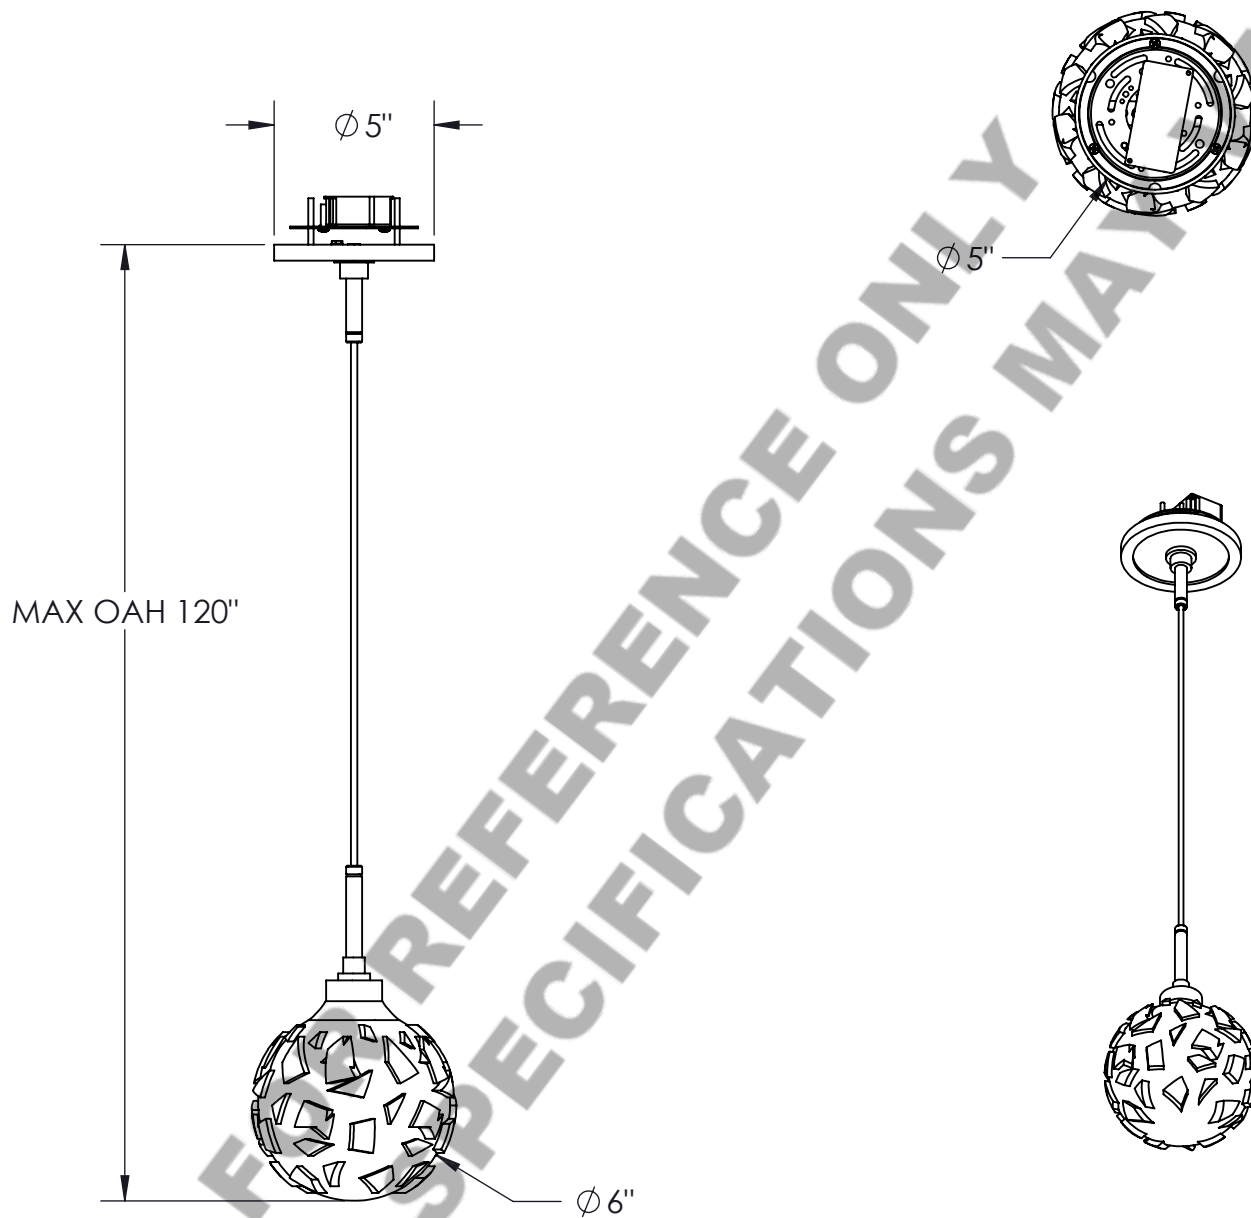

Approved By:

Product #: LAA2175

Date: 10/05/2017

SMALL PEZZETTI (6")  
 SHOWN  
 MEDIUM (7 1/2")  
 AND LARGE (9") AVAILABLE

Mounting Style: FLAT	Electrical Type: LED
Approximate lbs.: 6	Bulb Qty: 1    Wattage: 5.2
Finish: SEE WEBSITE	Voltage: 120
Top Diffuser: CLOSED METAL	Socket Type: NA
Bottom Diffuser: CLOSED GLASS	UL Location: DRY

Mounting Detail

UL APPROVED  
 J-BOX

**CAUTION**

HARDWARE PACKET "J"  
 MOUNTS DIRECTLY TO J-BOX.

All fixtures created by Hammerton are handcrafted by artisans—dimensions may vary.

© Copyright 2015. All rights in design, detail or invention of this drawing are reserved as the property of Hammerton. Any imitation or adaptation without written consent is strictly prohibited.