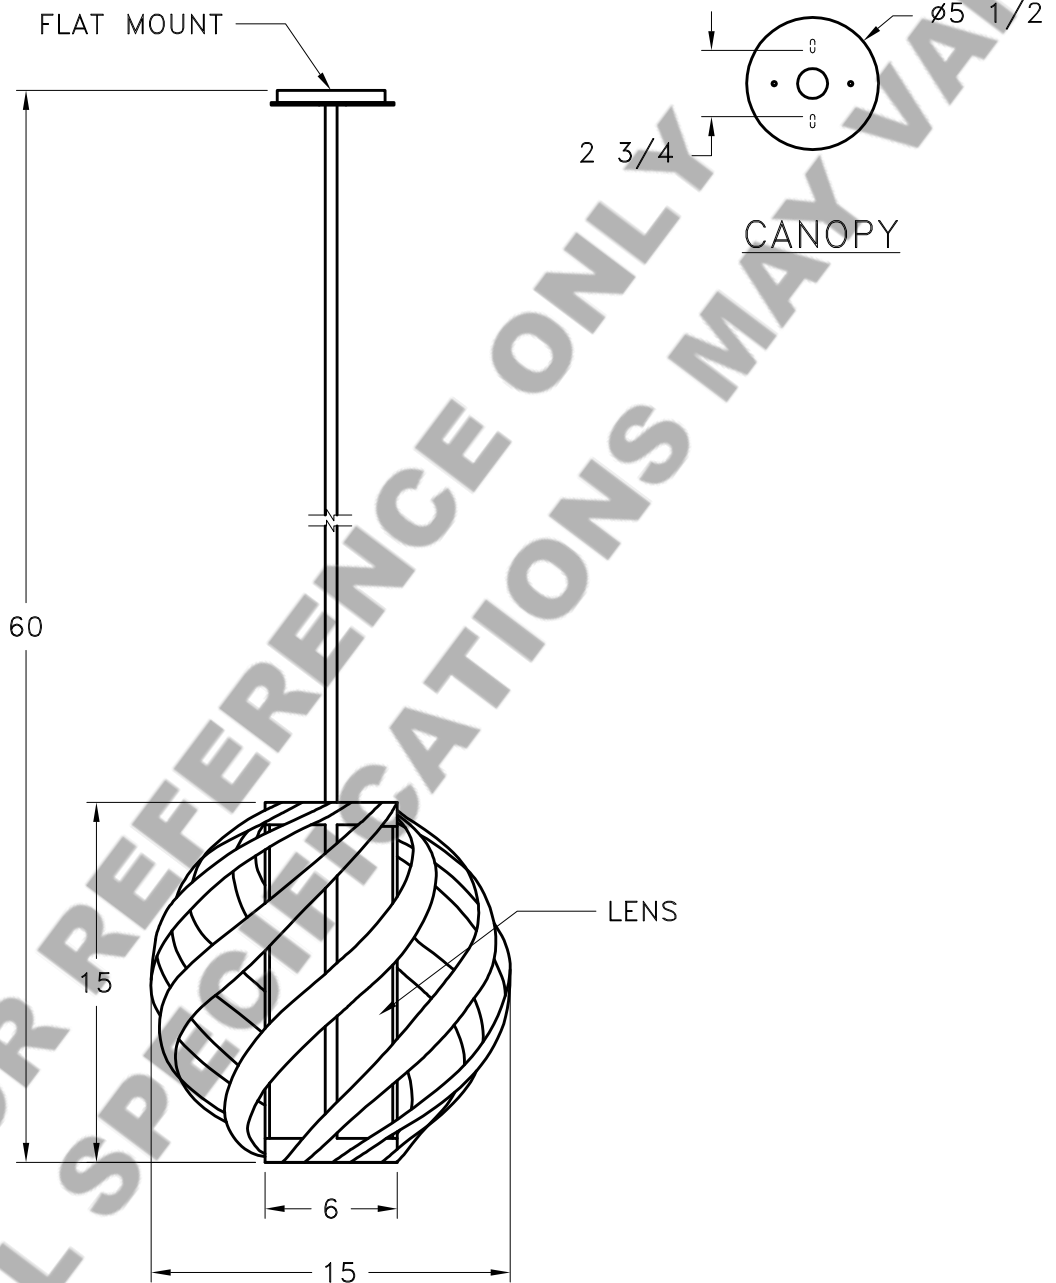

Location:

Product #: LAA2184

Visit hammerton.com for product options and specifications.

Mounting Style: J	Electrical Type: INCANDESCENT	<p>Mounting Detail</p> <p>UL APPROVED J-BOX</p>
Approximate lbs.: 20	Bulb Qty: 2 Wattage: 60	
Finish: SEE WEB SITE FOR OPTIONS	Voltage: 120	
Top Diffuser: OPEN	Socket Type: MEDIUM	
Bottom Diffuser: OPEN	UL Location: DRY	

All fixtures created by Hammerton are handcrafted by artisans. Dimensions may vary up to 1/8".

©Copyright 2013. All rights in design, detail or invention of this drawing are reserved as the property of Hammerton. Any imitation or adaptation without written consent is strictly prohibited.