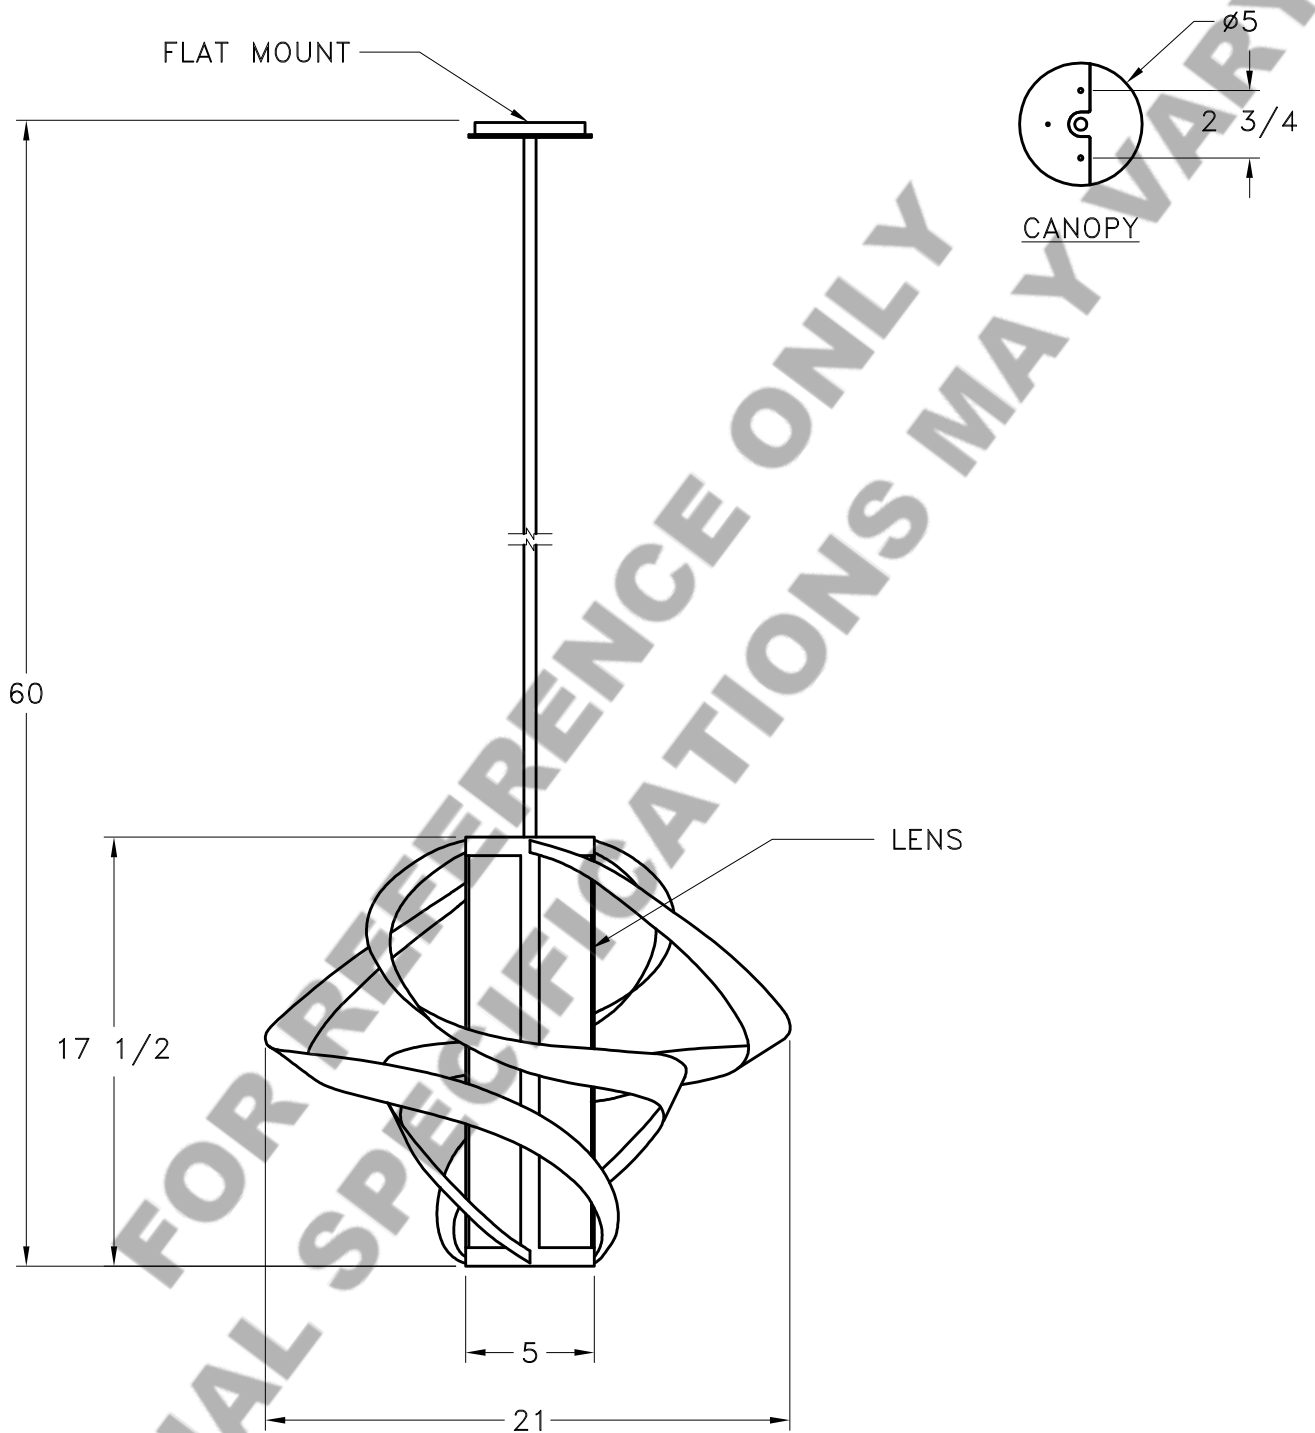

Location:

Product #: LAA2186-M

Visit [hammerton.com](http://hammerton.com) for product options and specifications.

Mounting Style: J	Electrical Type: INCANDESCENT	<p>Mounting Detail</p> <p>UL APPROVED J-BOX</p>
Approximate lbs.: 20	Bulb Qty: 2    Wattage: 60	
Finish: SEE WEB SITE FOR OPTIONS	Voltage: 120	
Top Diffuser: OPEN	Socket Type: MEDIUM	
Bottom Diffuser: OPEN	UL Location: DRY	

**CAUTION**  
HARDWARE PACKET "J"  
MOUNTS DIRECTLY TO  
J-BOX.

All fixtures created by Hammerton are handcrafted by artisans. Dimensions may vary up to 7/8".

© Copyright 2013. All rights in design, detail or invention of this drawing are reserved as the property of Hammerton. Any imitation or adaptation without written consent is strictly prohibited.