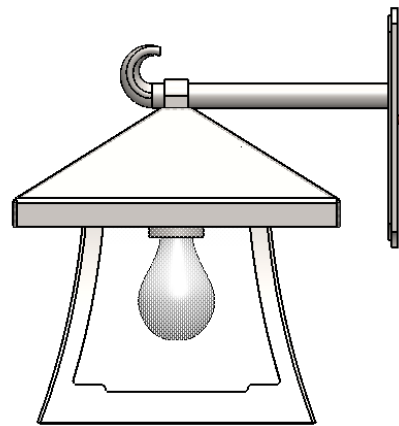

Approved By:

Product #: OD4011

Date: 1/18/2016

Mounting Style: FLAT	Electrical Type: INCANDESCENT
Approximate lbs.: 15	Bulb Qty: 1 Wattage: 100
Finish: SEE WEBSITE FOR OPTIONS	Voltage: 120
Top Diffuser: CLOSED	Socket Type: MEDIUM
Bottom Diffuser: OPEN	UL Location: DAMP

Mounting Detail

**CAUTION**

HARDWARE PACKET "D"  
MOUNTS DIRECTLY TO  
J-BOX.

All fixtures created by Hammerton are handcrafted by artisans-dimensions may vary.

© Copyright 2016. All rights in design, detail or invention of this drawing are reserved as the property of Hammerton. Any imitation or adaptation without written consent is strictly prohibited.