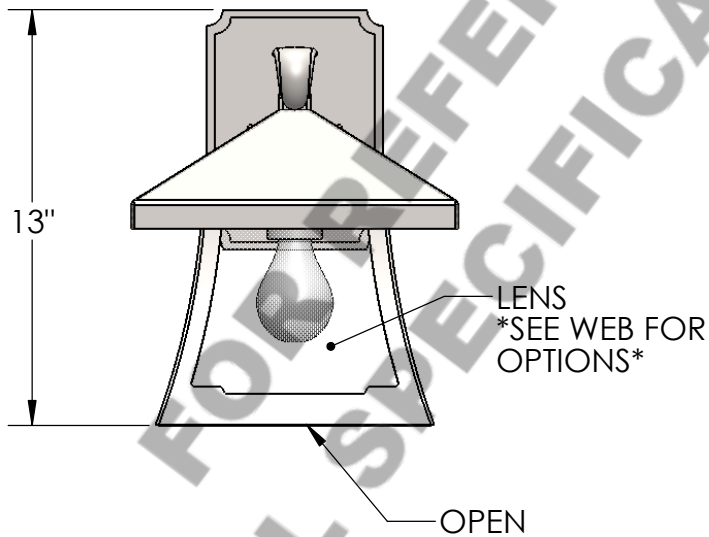

Approved By:

Product #: OD4011

Date: 1/18/2016

Mounting Style: FLAT	Electrical Type: INCANDESCENT
Approximate lbs.: 15	Bulb Qty: 1 Wattage: 100
Finish: SEE WEBSITE FOR OPTIONS	Voltage: 120
Top Diffuser: CLOSED	Socket Type: MEDIUM
Bottom Diffuser: OPEN	UL Location: DAMP

Mounting Detail

**CAUTION**

HARDWARE PACKET "D"  
MOUNTS DIRECTLY TO  
J-BOX.

All fixtures created by Hammerton are handcrafted by artisans-dimensions may vary.

© Copyright 2016. All rights in design, detail or invention of this drawing are reserved as the property of Hammerton. Any imitation or adaptation without written consent is strictly prohibited.