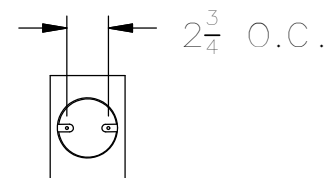

Approved By:

Product #: OD4011

Date: 1/18/2016

Mounting Style: FLAT	Electrical Type: INCANDESCENT
Approximate lbs.: 15	Bulb Qty: 1 Wattage: 100
Finish: SEE WEBSITE FOR OPTIONS	Voltage: 120
Top Diffuser: CLOSED	Socket Type: MEDIUM
Bottom Diffuser: OPEN	UL Location: DAMP

Mounting Detail

**CAUTION**

HARDWARE PACKET "D"  
MOUNTS DIRECTLY TO  
J-BOX.

All fixtures created by Hammerton are handcrafted by artisans-dimensions may vary.

© Copyright 2016. All rights in design, detail or invention of this drawing are reserved as the property of Hammerton. Any imitation or adaptation without written consent is strictly prohibited.