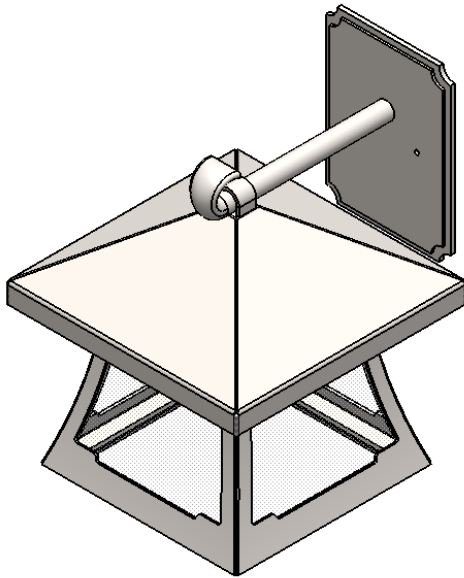

Approved By:

Product #: OD4011

Date: 1/18/2016

Mounting Style: FLAT	Electrical Type: INCANDESCENT
Approximate lbs.: 15	Bulb Qty: 1 Wattage: 100
Finish: SEE WEBSITE FOR OPTIONS	Voltage: 120
Top Diffuser: CLOSED	Socket Type: MEDIUM
Bottom Diffuser: OPEN	UL Location: DAMP

Mounting Detail

**CAUTION**

HARDWARE PACKET "D"  
MOUNTS DIRECTLY TO  
J-BOX.

All fixtures created by Hammerton are handcrafted by artisans-dimensions may vary.

© Copyright 2016. All rights in design, detail or invention of this drawing are reserved as the property of Hammerton. Any imitation or adaptation without written consent is strictly prohibited.