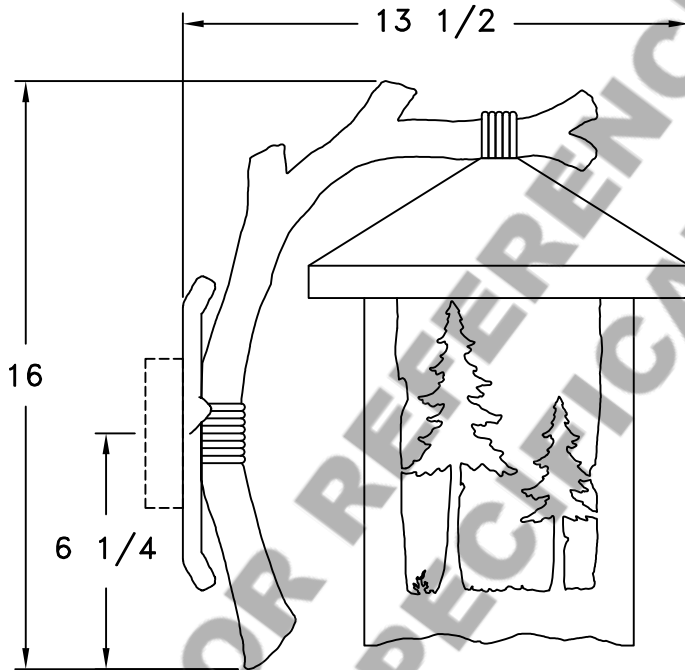

Location:

Product #: OD6008-M

ANIMAL MOTIF OPTIONS:
RIGHT FACING SHOWN
LEFT FACING AVAILABLE

Visit hammerton.com for product options and specifications.

Mounting Style: D	Electrical Type: INCANDESCENT
Approximate lbs.: 15	Bulb Qty: 1 Wattage: 100
Finish: SEE WEB SITE FOR OPTIONS	Voltage: 120
Top Diffuser: N/A	Socket Type: MEDIUM
Bottom Diffuser: OPEN	UL Location: WET

Mounting Detail

CAUTION
HARDWARE PACKET "D"
MOUNTS DIRECTLY TO
J-BOX.

All fixtures created by Hammerton are handcrafted by artisans. Dimensions may vary up to 1/8".

©Copyright 2016. All rights in design, detail or invention of this drawing are reserved as the property of Hammerton. Any imitation or adaptation without written consent is strictly prohibited.