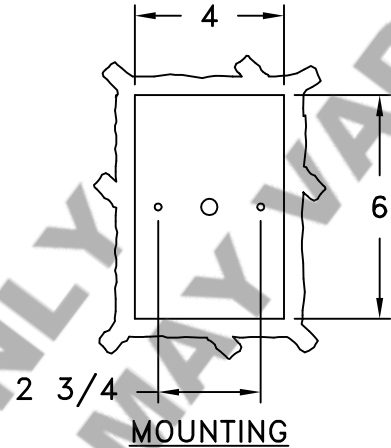

Location:

Product #: OD6008-M

ANIMAL MOTIF OPTIONS:
RIGHT FACING SHOWN
LEFT FACING AVAILABLE

Visit hammerton.com for product options and specifications.

Mounting Style: D	Electrical Type: INCANDESCENT
Approximate lbs.: 15	Bulb Qty: 1 Wattage: 100
Finish: SEE WEB SITE FOR OPTIONS	Voltage: 120
Top Diffuser: N/A	Socket Type: MEDIUM
Bottom Diffuser: OPEN	UL Location: WET

Mounting Detail

CAUTION
HARDWARE PACKET "D"
MOUNTS DIRECTLY TO
J-BOX.

All fixtures created by Hammerton are handcrafted by artisans. Dimensions may vary up to 1/8".

©Copyright 2016. All rights in design, detail or invention of this drawing are reserved as the property of Hammerton. Any imitation or adaptation without written consent is strictly prohibited.