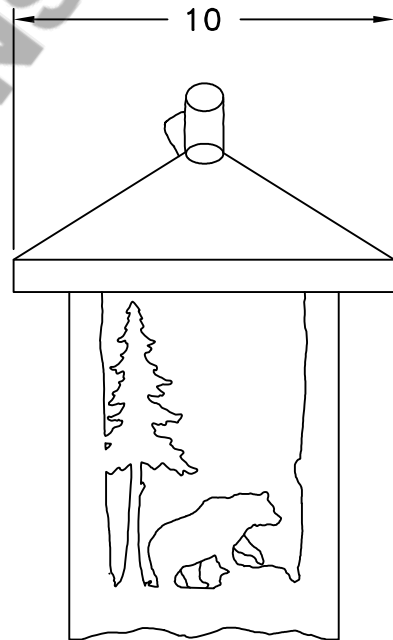

Location:

Product #: OD6008-M

ANIMAL MOTIF OPTIONS:
RIGHT FACING SHOWN
LEFT FACING AVAILABLE

Visit hammerton.com for product options and specifications.

Mounting Style: D	Electrical Type: INCANDESCENT
Approximate lbs.: 15	Bulb Qty: 1 Wattage: 100
Finish: SEE WEB SITE FOR OPTIONS	Voltage: 120
Top Diffuser: N/A	Socket Type: MEDIUM
Bottom Diffuser: OPEN	UL Location: WET

Mounting Detail

CAUTION
HARDWARE PACKET "D"
MOUNTS DIRECTLY TO
J-BOX.

All fixtures created by Hammerton are handcrafted by artisans. Dimensions may vary up to 1/8".

©Copyright 2016. All rights in design, detail or invention of this drawing are reserved as the property of Hammerton. Any imitation or adaptation without written consent is strictly prohibited.