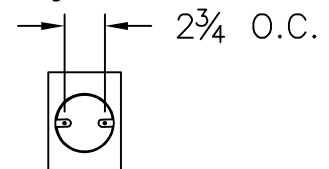

Location:

Product #: OD6008-M

ANIMAL MOTIF OPTIONS:
RIGHT FACING SHOWN
LEFT FACING AVAILABLE

Visit hammerton.com for product options and specifications.

Mounting Style: D	Electrical Type: INCANDESCENT
Approximate lbs.: 15	Bulb Qty: 1 Wattage: 100
Finish: SEE WEB SITE FOR OPTIONS	Voltage: 120
Top Diffuser: N/A	Socket Type: MEDIUM
Bottom Diffuser: OPEN	UL Location: WET

Mounting Detail

CAUTION
HARDWARE PACKET "D"
MOUNTS DIRECTLY TO
J-BOX.

All fixtures created by Hammerton are handcrafted by artisans. Dimensions may vary up to 1/8".

©Copyright 2016. All rights in design, detail or invention of this drawing are reserved as the property of Hammerton. Any imitation or adaptation without written consent is strictly prohibited.