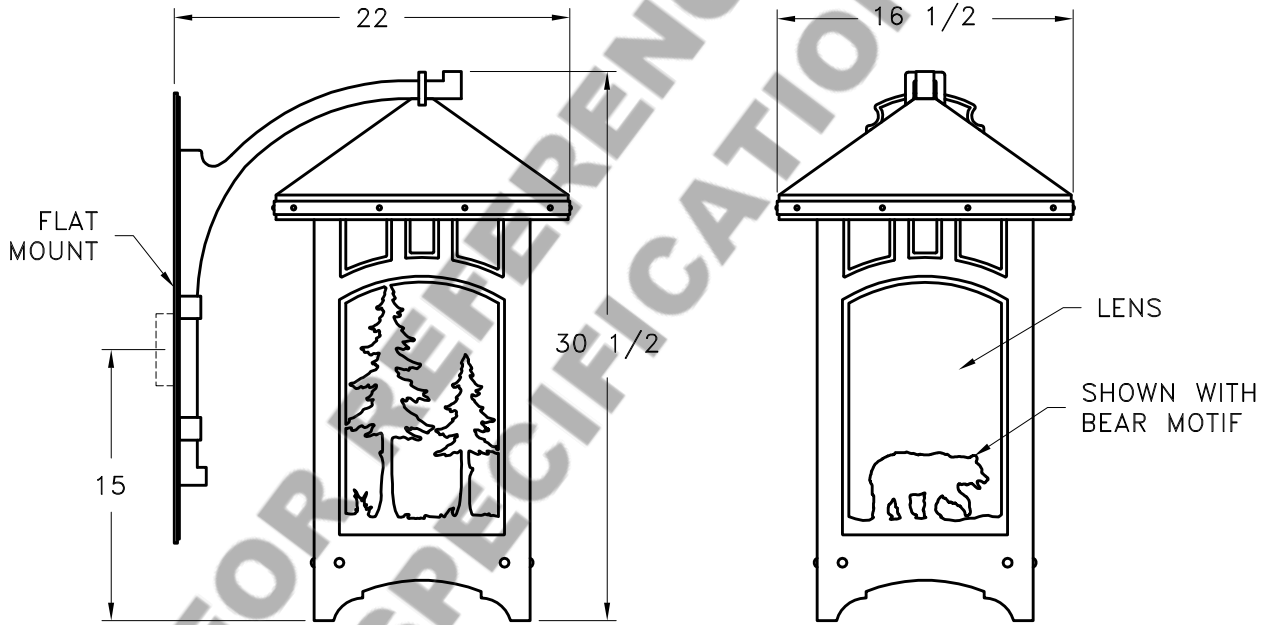

Location:

Product #: OD6032-L

ANIMAL MOTIF OPTIONS:
RIGHT FACING SHOWN
LEFT FACING AVAILABLE

Visit hammerton.com for product options and specifications.

Mounting Style: C	Electrical Type: INCANDESCENT	<p>Mounting Detail</p> <p>UL APPROVED J-BOX BUILDING STRUCTURE</p>
Approximate lbs.: 40	Bulb Qty: 1 Wattage: 100	
Finish: SEE WEB SITE FOR OPTIONS	Voltage: 120	
Top Diffuser: CLOSED STEEL	Socket Type: MEDIUM	
Bottom Diffuser: OPEN	UL Location: DAMP	

All fixtures created by Hammerton are handcrafted by artisans. Dimensions may vary up to 7/8".

©Copyright 2013. All rights in design, detail or invention of this drawing are reserved as the property of Hammerton. Any imitation or adaptation without written consent is strictly prohibited.