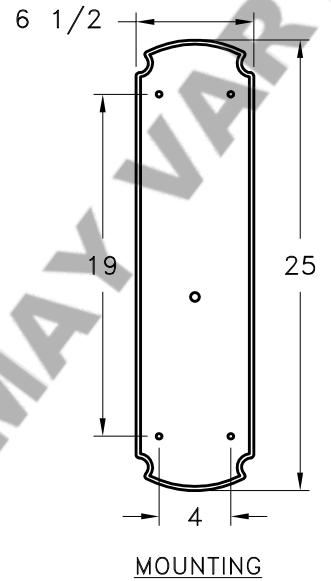

Location:

Product #: OD6032-L

ANIMAL MOTIF OPTIONS:
RIGHT FACING SHOWN
LEFT FACING AVAILABLE

Visit hammerton.com for product options and specifications.

Mounting Style: C	Electrical Type: INCANDESCENT	<p>Mounting Detail</p> <p>UL APPROVED J-BOX BUILDING STRUCTURE</p>
Approximate lbs.: 40	Bulb Qty: 1 Wattage: 100	
Finish: SEE WEB SITE FOR OPTIONS	Voltage: 120	
Top Diffuser: CLOSED STEEL	Socket Type: MEDIUM	
Bottom Diffuser: OPEN	UL Location: DAMP	

All fixtures created by Hammerton are handcrafted by artisans. Dimensions may vary up to 7/8".

©Copyright 2013. All rights in design, detail or invention of this drawing are reserved as the property of Hammerton. Any imitation or adaptation without written consent is strictly prohibited.