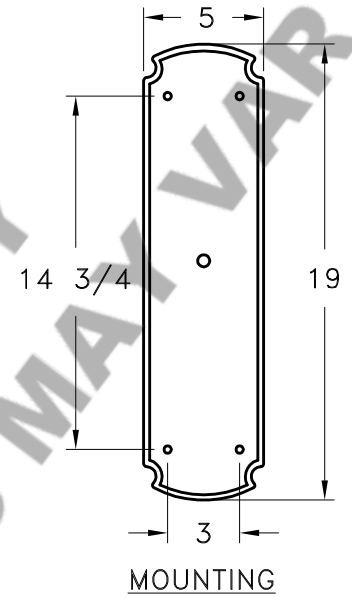

Location:

Product #: OD6032-M

**ANIMAL MOTIF OPTIONS:**  
RIGHT FACING SHOWN  
LEFT FACING AVAILABLE

Visit [hammerton.com](http://hammerton.com) for product options and specifications.

Mounting Style: C	Electrical Type: INCANDESCENT
Approximate lbs.: 35	Bulb Qty: 1 Wattage: 100
Finish: SEE WEB SITE FOR OPTIONS	Voltage: 120
Top Diffuser: CLOSED STEEL	Socket Type: MEDIUM
Bottom Diffuser: OPEN	UL Location: DAMP

Mounting Detail

**CAUTION**  
HARDWARE PACKET "C"  
MOUNTS DIRECTLY TO  
BUILDING STRUCTURE.

All fixtures created by Hammerton are handcrafted by artisans. Dimensions may vary up to 7/8".

©Copyright 2013. All rights in design, detail or invention of this drawing are reserved as the property of Hammerton. Any imitation or adaptation without written consent is strictly prohibited.