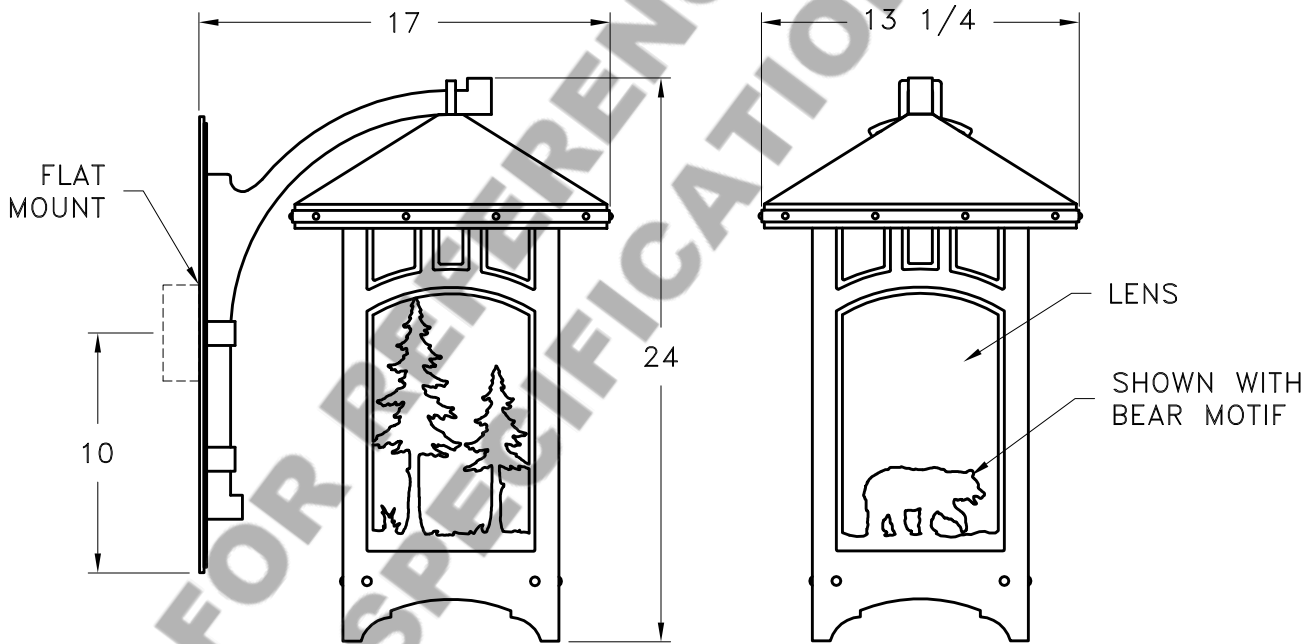

Location:

Product #: OD6032-M

**ANIMAL MOTIF OPTIONS:**  
RIGHT FACING SHOWN  
LEFT FACING AVAILABLE

Visit [hammerton.com](http://hammerton.com) for product options and specifications.

Mounting Style: C	Electrical Type: INCANDESCENT
Approximate lbs.: 35	Bulb Qty: 1 Wattage: 100
Finish: SEE WEB SITE FOR OPTIONS	Voltage: 120
Top Diffuser: CLOSED STEEL	Socket Type: MEDIUM
Bottom Diffuser: OPEN	UL Location: DAMP

Mounting Detail

**CAUTION**  
HARDWARE PACKET "C"  
MOUNTS DIRECTLY TO  
BUILDING STRUCTURE.

All fixtures created by Hammerton are handcrafted by artisans. Dimensions may vary up to 7/8".

©Copyright 2013. All rights in design, detail or invention of this drawing are reserved as the property of Hammerton. Any imitation or adaptation without written consent is strictly prohibited.