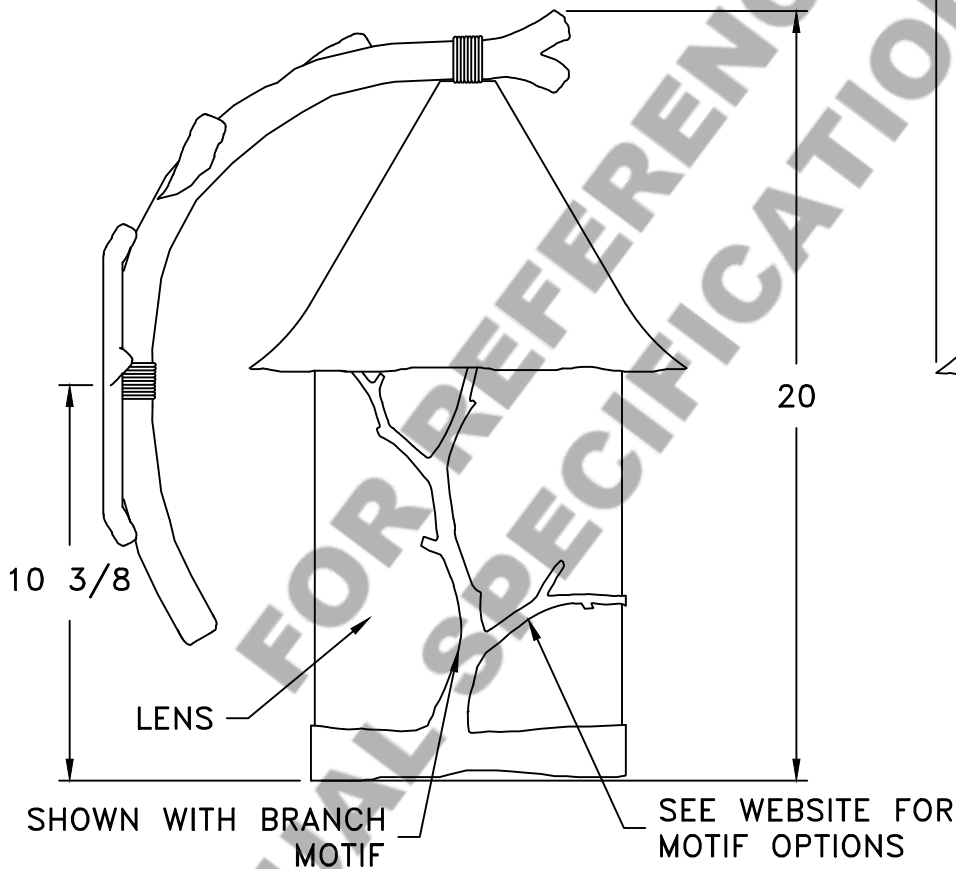

Location:

Product #: OD7038-M

RIGHT HAND VERSION

Visit hammerton.com for product options and specifications.

RIGHT FACING

Mounting Style: D	Electrical Type: INCANDESCENT
Approximate lbs.: 15	Bulb Qty: 1 Wattage: 100
Finish: SEE WEB SITE FOR OPTIONS	Voltage: 120
Top Diffuser: CLOSED	Socket Type: MEDIUM
Bottom Diffuser: OPEN	UL Location: DAMP

Mounting Detail

CAUTION
HARDWARE PACKET "D"
MOUNTS DIRECTLY TO
J-BOX.

All fixtures created by Hammerton are handcrafted by artisans. Dimensions may vary up to 7/8".

©Copyright 2013. All rights in design, detail or invention of this drawing are reserved as the property of Hammerton. Any imitation or adaptation without written consent is strictly prohibited.