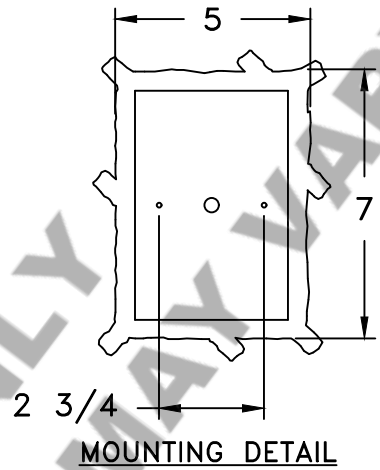

Location:

Product #: OD7038-M

RIGHT HAND VERSION

Visit hammerton.com for product options and specifications.

RIGHT FACING

Mounting Style: D	Electrical Type: INCANDESCENT
Approximate lbs.: 15	Bulb Qty: 1 Wattage: 100
Finish: SEE WEB SITE FOR OPTIONS	Voltage: 120
Top Diffuser: CLOSED	Socket Type: MEDIUM
Bottom Diffuser: OPEN	UL Location: DAMP

Mounting Detail

CAUTION
HARDWARE PACKET "D"
MOUNTS DIRECTLY TO
J-BOX.

All fixtures created by Hammerton are handcrafted by artisans. Dimensions may vary up to 7/8".

©Copyright 2013. All rights in design, detail or invention of this drawing are reserved as the property of Hammerton. Any imitation or adaptation without written consent is strictly prohibited.