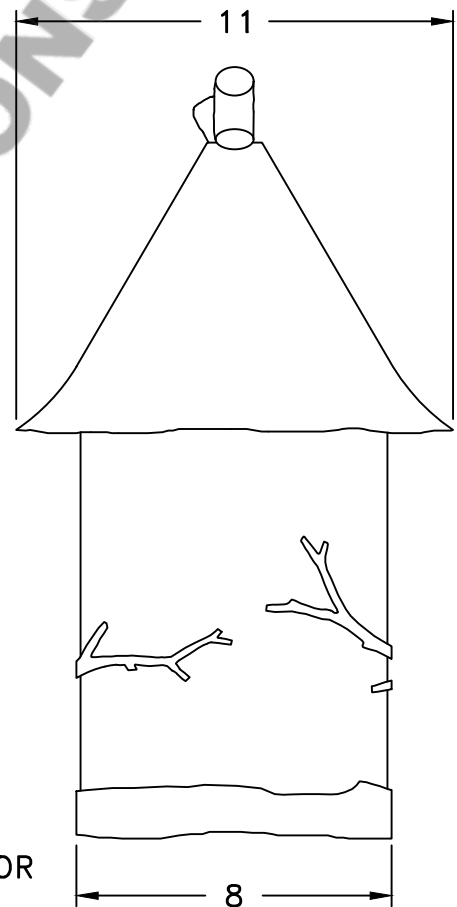

Location:

Product #: OD7038-M

RIGHT HAND VERSION

Visit hammerton.com for product options and specifications.

RIGHT FACING

Mounting Style: D	Electrical Type: INCANDESCENT
Approximate lbs.: 15	Bulb Qty: 1 Wattage: 100
Finish: SEE WEB SITE FOR OPTIONS	Voltage: 120
Top Diffuser: CLOSED	Socket Type: MEDIUM
Bottom Diffuser: OPEN	UL Location: DAMP

Mounting Detail

CAUTION
HARDWARE PACKET "D"
MOUNTS DIRECTLY TO
J-BOX.

All fixtures created by Hammerton are handcrafted by artisans. Dimensions may vary up to 7/8".

©Copyright 2013. All rights in design, detail or invention of this drawing are reserved as the property of Hammerton. Any imitation or adaptation without written consent is strictly prohibited.