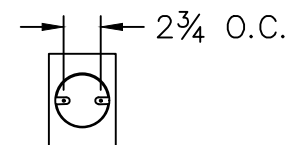

Location:

Product #: OD7038-M

RIGHT HAND VERSION

Visit hammerton.com for product options and specifications.

RIGHT FACING

Mounting Style: D	Electrical Type: INCANDESCENT
Approximate lbs.: 15	Bulb Qty: 1 Wattage: 100
Finish: SEE WEB SITE FOR OPTIONS	Voltage: 120
Top Diffuser: CLOSED	Socket Type: MEDIUM
Bottom Diffuser: OPEN	UL Location: DAMP

Mounting Detail

CAUTION
HARDWARE PACKET "D"
MOUNTS DIRECTLY TO
J-BOX.

All fixtures created by Hammerton are handcrafted by artisans. Dimensions may vary up to 7/8".

©Copyright 2013. All rights in design, detail or invention of this drawing are reserved as the property of Hammerton. Any imitation or adaptation without written consent is strictly prohibited.