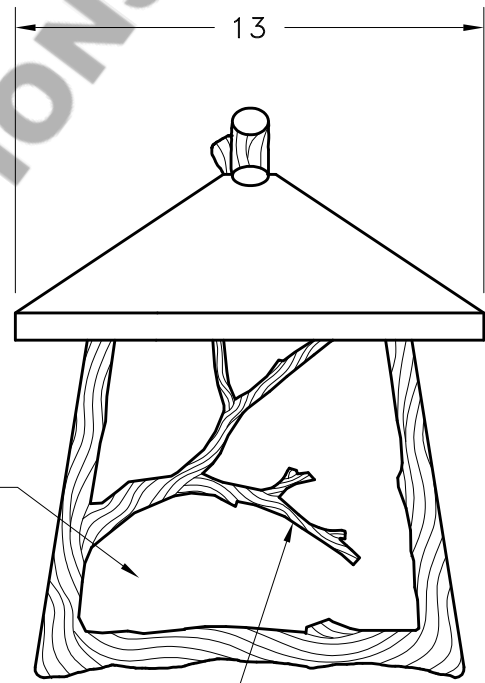

HAMMERTON

SPECIFICATION DRAWING

Location:

Product #: OD7040-L

RIGHT FACING SHOWN
LEFT FACING AVAILABLE

Visit hammerton.com for product options and specifications.

Mounting Style: D	Electrical Type: INCANDESCENT
Approximate lbs.: 19	Bulb Qty: 1 Wattage: 100
Finish: SEE WEB SITE FOR OPTIONS	Voltage: 120
Top Diffuser: CLOSED	Socket Type: MEDIUM
Bottom Diffuser: OPEN	UL Location: DAMP

Mounting Detail

CAUTION
HARDWARE PACKET "D"
MOUNTS DIRECTLY TO
J-BOX.

All fixtures created by Hammerton are handcrafted by artisans. Dimensions may vary up to 7/8".

©Copyright 2016. All rights in design, detail or invention of this drawing are reserved as the property of Hammerton. Any imitation or adaptation without written consent is strictly prohibited.