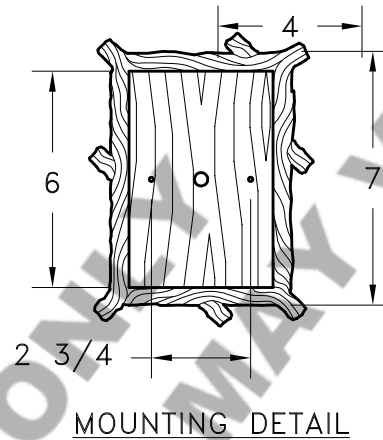

HAMMERTON

SPECIFICATION DRAWING

Location:

Product #: OD7040-L

RIGHT FACING SHOWN
LEFT FACING AVAILABLE

Visit hammerton.com for product options and specifications.

Mounting Style: D	Electrical Type: INCANDESCENT
Approximate lbs.: 19	Bulb Qty: 1 Wattage: 100
Finish: SEE WEB SITE FOR OPTIONS	Voltage: 120
Top Diffuser: CLOSED	Socket Type: MEDIUM
Bottom Diffuser: OPEN	UL Location: DAMP

Mounting Detail

CAUTION
HARDWARE PACKET "D"
MOUNTS DIRECTLY TO
J-BOX.

All fixtures created by Hammerton are handcrafted by artisans. Dimensions may vary up to 7/8".

©Copyright 2016. All rights in design, detail or invention of this drawing are reserved as the property of Hammerton. Any imitation or adaptation without written consent is strictly prohibited.