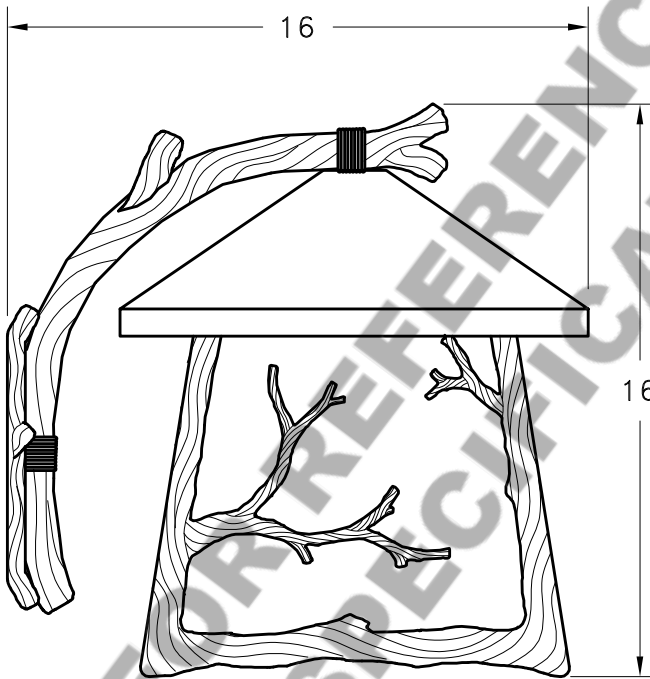

HAMMERTON

SPECIFICATION DRAWING

Location:

Product #: OD7040-L

RIGHT FACING SHOWN
LEFT FACING AVAILABLE

Visit hammerton.com for product options and specifications.

Mounting Style: D	Electrical Type: INCANDESCENT
Approximate lbs.: 19	Bulb Qty: 1 Wattage: 100
Finish: SEE WEB SITE FOR OPTIONS	Voltage: 120
Top Diffuser: CLOSED	Socket Type: MEDIUM
Bottom Diffuser: OPEN	UL Location: DAMP

Mounting Detail

CAUTION
HARDWARE PACKET "D"
MOUNTS DIRECTLY TO
J-BOX.

All fixtures created by Hammerton are handcrafted by artisans. Dimensions may vary up to 7/8".

©Copyright 2016. All rights in design, detail or invention of this drawing are reserved as the property of Hammerton. Any imitation or adaptation without written consent is strictly prohibited.