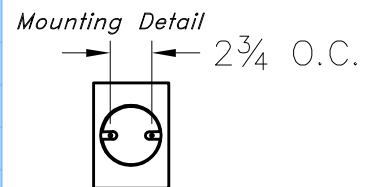

## SPECIFICATION DRAWING

Location:

Product #: OD7040-M

**MOUNTING**

RIGHT FACING SHOWN  
LEFT FACING AVAILABLE

Visit [hammerton.com](http://hammerton.com) for product options and specifications.

Mounting Style: D	Electrical Type: INCANDESCENT
Approximate lbs.: 14	Bulb Qty: 1 Wattage: 100
Finish: SEE WEB SITE FOR OPTIONS	Voltage: 120
Top Diffuser: CLOSED	Socket Type: MEDIUM
Bottom Diffuser: OPEN	UL Location: DAMP

**CAUTION**  
HARDWARE PACKET "D"  
MOUNTS DIRECTLY TO  
J-BOX.

All fixtures created by Hammerton are handcrafted by artisans. Dimensions may vary up to 1/8".

©Copyright 2016. All rights in design, detail or invention of this drawing are reserved as the property of Hammerton. Any imitation or adaptation without written consent is strictly prohibited.