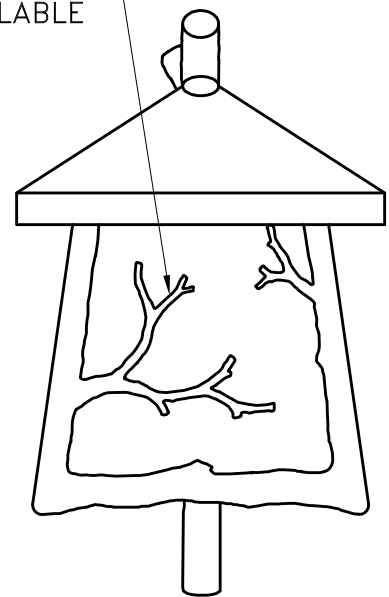

## SPECIFICATION DRAWING

Location:

Product #: OD7040-M

**MOUNTING**

RIGHT FACING SHOWN  
LEFT FACING AVAILABLE

Visit [hammerton.com](http://hammerton.com) for product options and specifications.

Mounting Style: D	Electrical Type: INCANDESCENT
Approximate lbs.: 14	Bulb Qty: 1 Wattage: 100
Finish: SEE WEB SITE FOR OPTIONS	Voltage: 120
Top Diffuser: CLOSED	Socket Type: MEDIUM
Bottom Diffuser: OPEN	UL Location: DAMP

**CAUTION**  
HARDWARE PACKET "D"  
MOUNTS DIRECTLY TO  
J-BOX.

All fixtures created by Hammerton are handcrafted by artisans. Dimensions may vary up to 1/8".

©Copyright 2016. All rights in design, detail or invention of this drawing are reserved as the property of Hammerton. Any imitation or adaptation without written consent is strictly prohibited.