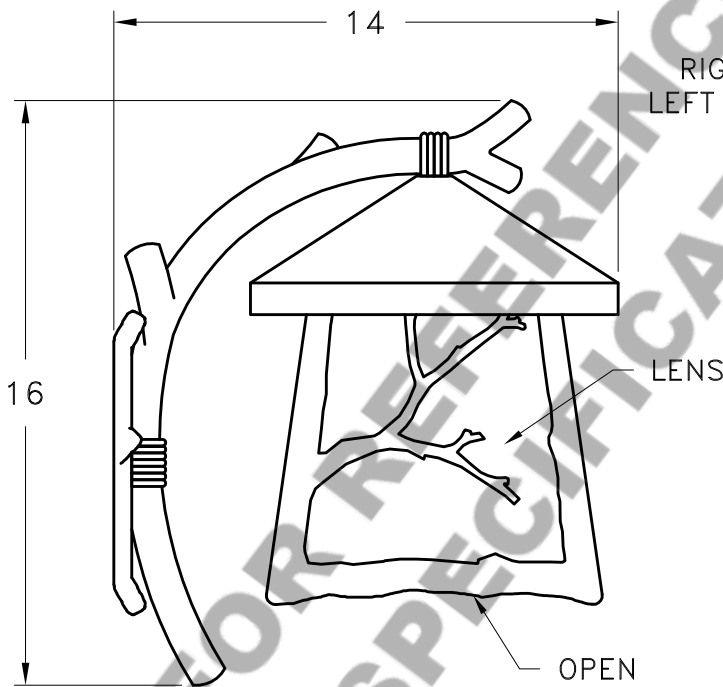

## SPECIFICATION DRAWING

Location:

Product #: OD7040-M

**MOUNTING**

RIGHT FACING SHOWN  
LEFT FACING AVAILABLE

Visit [hammerton.com](http://hammerton.com) for product options and specifications.

Mounting Style: D	Electrical Type: INCANDESCENT
Approximate lbs.: 14	Bulb Qty: 1 Wattage: 100
Finish: SEE WEB SITE FOR OPTIONS	Voltage: 120
Top Diffuser: CLOSED	Socket Type: MEDIUM
Bottom Diffuser: OPEN	UL Location: DAMP

**CAUTION**  
HARDWARE PACKET "D"  
MOUNTS DIRECTLY TO  
J-BOX.

All fixtures created by Hammerton are handcrafted by artisans. Dimensions may vary up to 1/8".

©Copyright 2016. All rights in design, detail or invention of this drawing are reserved as the property of Hammerton. Any imitation or adaptation without written consent is strictly prohibited.