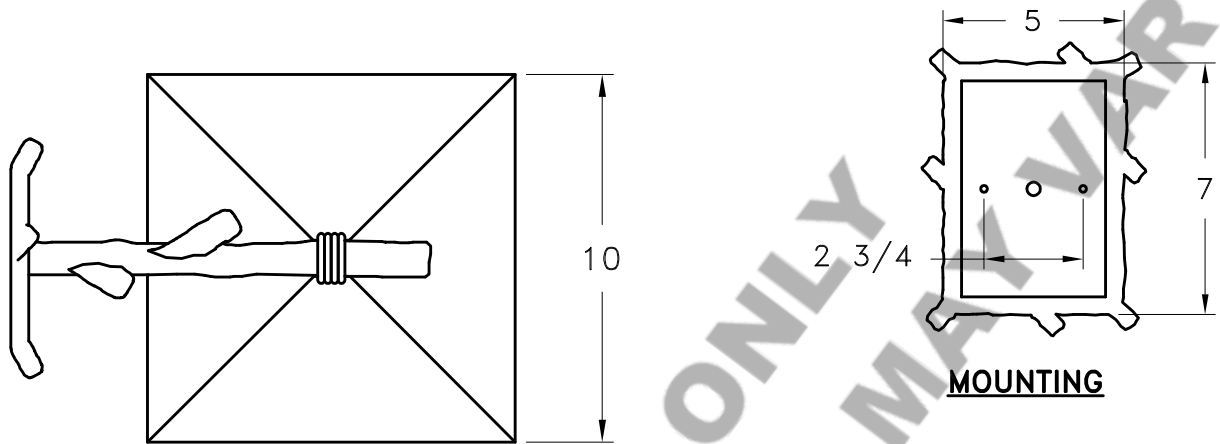

## SPECIFICATION DRAWING

Location:

Product #: OD7040-M

**MOUNTING**

RIGHT FACING SHOWN  
LEFT FACING AVAILABLE

Visit [hammerton.com](http://hammerton.com) for product options and specifications.

Mounting Style: D	Electrical Type: INCANDESCENT
Approximate lbs.: 14	Bulb Qty: 1 Wattage: 100
Finish: SEE WEB SITE FOR OPTIONS	Voltage: 120
Top Diffuser: CLOSED	Socket Type: MEDIUM
Bottom Diffuser: OPEN	UL Location: DAMP

**CAUTION**  
HARDWARE PACKET "D"  
MOUNTS DIRECTLY TO  
J-BOX.

All fixtures created by Hammerton are handcrafted by artisans. Dimensions may vary up to 1/8".

©Copyright 2016. All rights in design, detail or invention of this drawing are reserved as the property of Hammerton. Any imitation or adaptation without written consent is strictly prohibited.