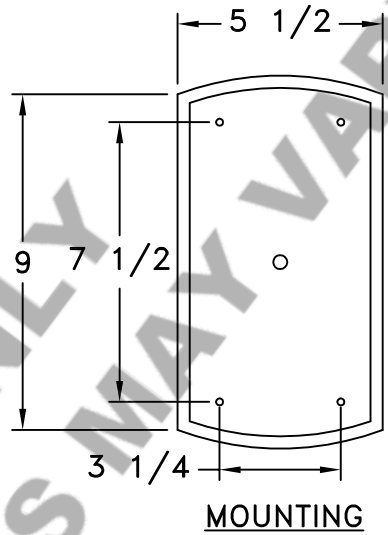

Location:

Product #: OD7171

RIGHT FACING Visit hammerton.com for product options and specifications.

Mounting Style: C	Electrical Type: INCANDESCENT
Approximate lbs.: 25	Bulb Qty: 1 Wattage: 75
Finish: SEE WEB SITE FOR OPTIONS	Voltage: 120
Top Diffuser: CLOSED	Socket Type: MEDIUM
Bottom Diffuser: OPEN	UL Location: WET

CAUTION

HARDWARE PACKET "C"
MOUNTS DIRECTLY TO
BUILDING STRUCTURE.

All fixtures created by Hammerton are handcrafted by artisans. Dimensions may vary up to 7/8".

©Copyright 2016. All rights in design, detail or invention of this drawing are reserved as the property of Hammerton. Any imitation or adaptation without written consent is strictly prohibited.