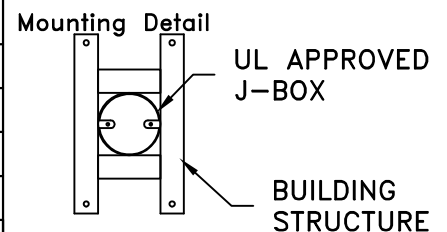

Location:

Product #: OD7171

RIGHT FACING Visit hammerton.com for product options and specifications.

Mounting Style: C	Electrical Type: INCANDESCENT
Approximate lbs.: 25	Bulb Qty: 1 Wattage: 75
Finish: SEE WEB SITE FOR OPTIONS	Voltage: 120
Top Diffuser: CLOSED	Socket Type: MEDIUM
Bottom Diffuser: OPEN	UL Location: WET

CAUTION

HARDWARE PACKET "C"
MOUNTS DIRECTLY TO
BUILDING STRUCTURE.

All fixtures created by Hammerton are handcrafted by artisans. Dimensions may vary up to 7/8".

©Copyright 2016. All rights in design, detail or invention of this drawing are reserved as the property of Hammerton. Any imitation or adaptation without written consent is strictly prohibited.