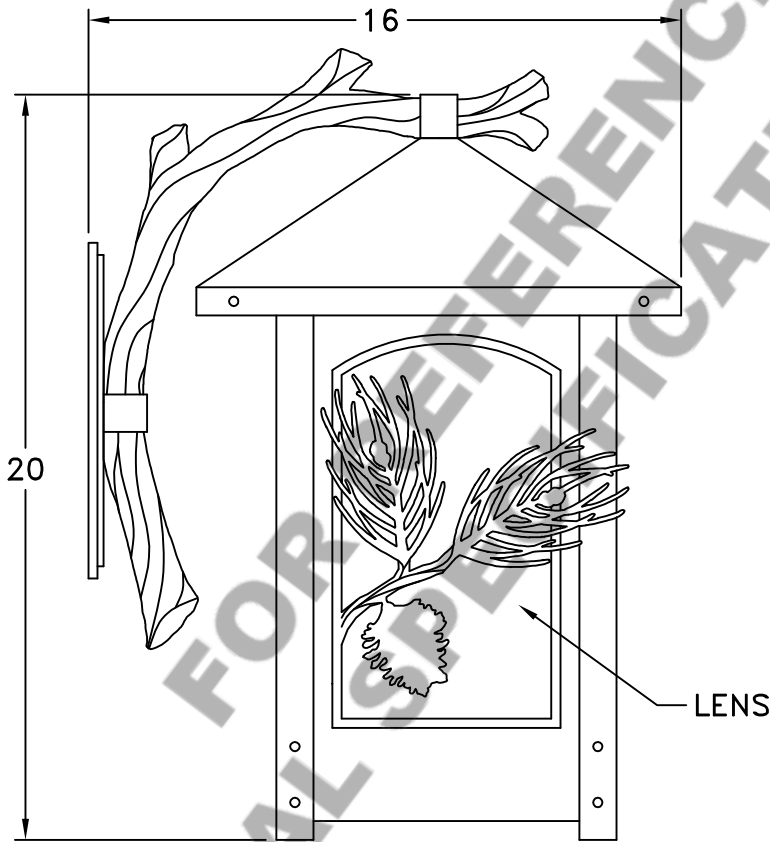

Location:

Product #: OD7171

RIGHT FACING Visit hammerton.com for product options and specifications.

Mounting Style: C	Electrical Type: INCANDESCENT
Approximate lbs.: 25	Bulb Qty: 1 Wattage: 75
Finish: SEE WEB SITE FOR OPTIONS	Voltage: 120
Top Diffuser: CLOSED	Socket Type: MEDIUM
Bottom Diffuser: OPEN	UL Location: WET

CAUTION

HARDWARE PACKET "C"
MOUNTS DIRECTLY TO
BUILDING STRUCTURE.

All fixtures created by Hammerton are handcrafted by artisans. Dimensions may vary up to 7/8".

©Copyright 2016. All rights in design, detail or invention of this drawing are reserved as the property of Hammerton. Any imitation or adaptation without written consent is strictly prohibited.