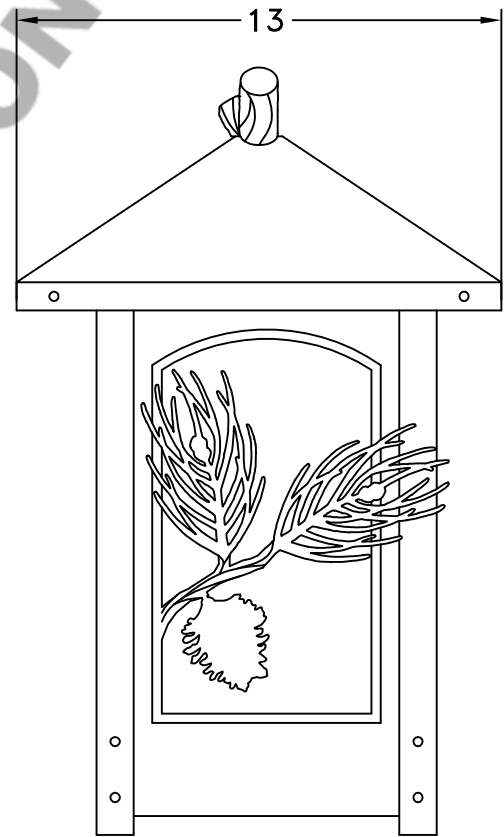

Location:

Product #: OD7171

RIGHT FACING Visit hammerton.com for product options and specifications.

Mounting Style: C	Electrical Type: INCANDESCENT
Approximate lbs.: 25	Bulb Qty: 1 Wattage: 75
Finish: SEE WEB SITE FOR OPTIONS	Voltage: 120
Top Diffuser: CLOSED	Socket Type: MEDIUM
Bottom Diffuser: OPEN	UL Location: WET

CAUTION

HARDWARE PACKET "C"
MOUNTS DIRECTLY TO
BUILDING STRUCTURE.

All fixtures created by Hammerton are handcrafted by artisans. Dimensions may vary up to 7/8".

©Copyright 2016. All rights in design, detail or invention of this drawing are reserved as the property of Hammerton. Any imitation or adaptation without written consent is strictly prohibited.