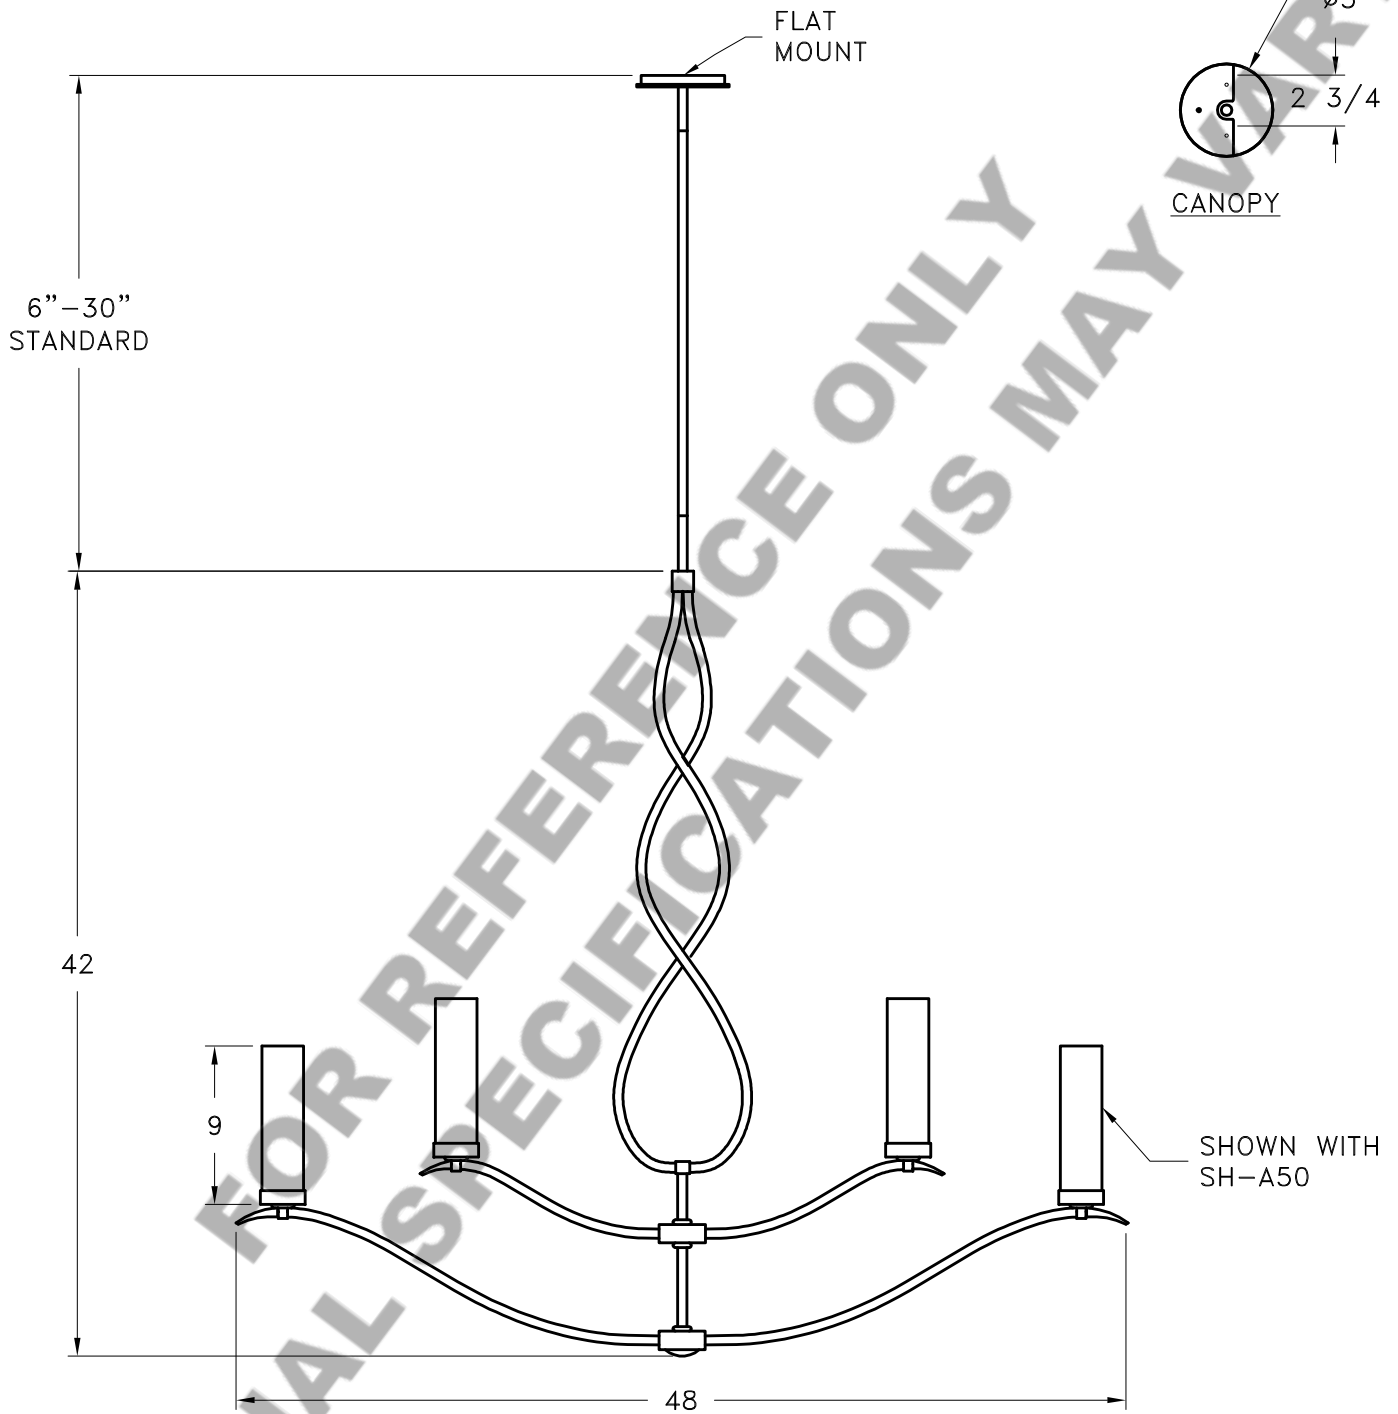

Location:

Product #: PL1001

Visit hammerton.com for product options and specifications.

Mounting Style: J	Electrical Type: INCANDESCENT
Approximate lbs.: 40	Bulb Qty: 4 Wattage: SEE SHADE
Finish: SEE WEB SITE FOR OPTIONS	Voltage: 120
Top Diffuser: N/A	Socket Type: CANDELABRA
Bottom Diffuser: N/A	UL Location: DRY

Mounting Detail

CAUTION

HARDWARE PACKET "J" MOUNTS DIRECTLY TO J-BOX.

All fixtures created by Hammerton are handcrafted by artisans. Dimensions may vary up to $\frac{7}{8}$ ".

©Copyright 2013. All rights in design, detail or invention of this drawing are reserved as the property of Hammerton. Any imitation or adaptation without written consent is strictly prohibited.