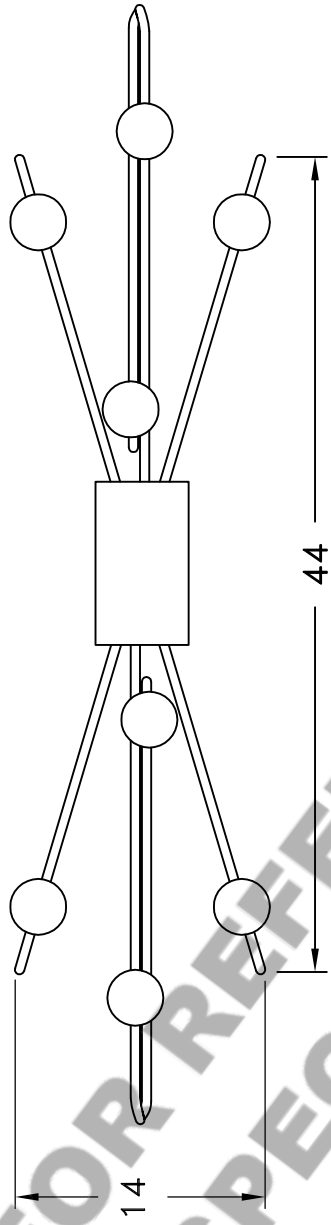

HAMMERTON

SPECIFICATION DRAWING

Location:

Product #: PL1031

Visit hammerton.com for product options and specifications.

Mounting Style: A	Electrical Type: INCANDESCENT
Approximate lbs.: 60	Bulb Qty: 8 Wattage: 60
Finish: SEE WEB SITE FOR OPTIONS	Voltage: 120
Top Diffuser: OPEN	Socket Type: CANDELABRA
Bottom Diffuser: N/A	UL Location: DRY

All fixtures created by Hammerton are handcrafted by artisans. Dimensions may vary up to $\frac{7}{8}$ ".
© Copyright 2016. All rights in design, detail or invention of this drawing are reserved as the property of Hammerton. Any limitation or adaptation without written consent is strictly prohibited.
Hammerton Inc. · 217 Wright Brothers Dr. · Salt Lake City, UT 84116 · (801) 973-8095

Mounting Detail