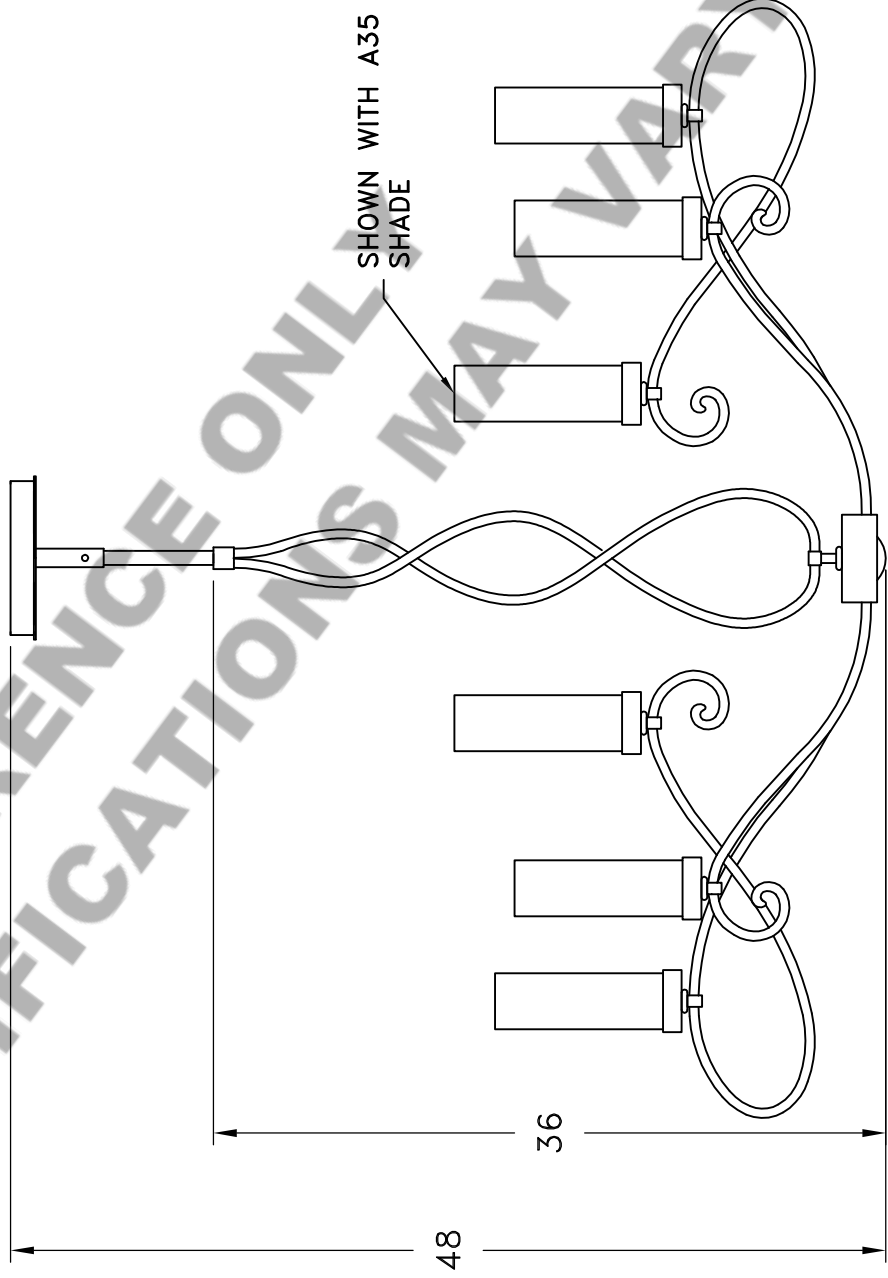

HAMMERTON

SPECIFICATION DRAWING

Location:

Product #: PL1031

Visit hammerton.com for product options and specifications.

Mounting Style: A	Electrical Type: INCANDESCENT
Approximate lbs.: 60	Bulb Qty: 8 Wattage: 60
Finish: SEE WEB SITE FOR OPTIONS	Voltage: 120
Top Diffuser: OPEN	Socket Type: CANDELABRA
Bottom Diffuser: N/A	UL Location: DRY

All fixtures created by Hammerton are handcrafted by artisans. Dimensions may vary up to $\frac{7}{8}$ ".
© Copyright 2016. All rights in design, detail or invention of this drawing are reserved as the property of Hammerton. Any limitation or adaptation without written consent is strictly prohibited.
Hammerton Inc. · 217 Wright Brothers Dr. · Salt Lake City, UT 84116 · (801) 973-8095

Mounting Detail