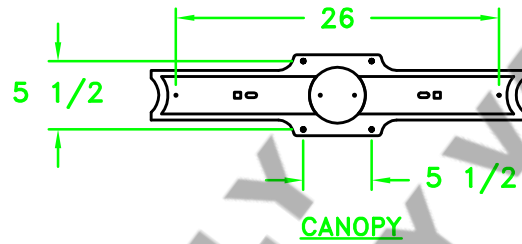

Location:

Product #: PL4018

Visit hammerton.com for product options and specifications.

Mounting Style: B	Electrical Type: INCANDESCENT
Approximate lbs.: 75	Bulb Qty: 4 Wattage: 100
Finish: SEE WEB SITE FOR OPTIONS	Voltage: 120
Top Diffuser: OPEN	Socket Type: MEDIUM
Bottom Diffuser: SAME AS LENS	UL Location: DRY

Mounting Detail

CAUTION
HARDWARE PACKET "B"
MOUNTS DIRECTLY TO
BUILDING STRUCTURE.

All fixtures created by Hammerton are handcrafted by artisans. Dimensions may vary up to 7/8".

©Copyright 2013. All rights in design, detail or invention of this drawing are reserved as the property of Hammerton. Any imitation or adaptation without written consent is strictly prohibited.