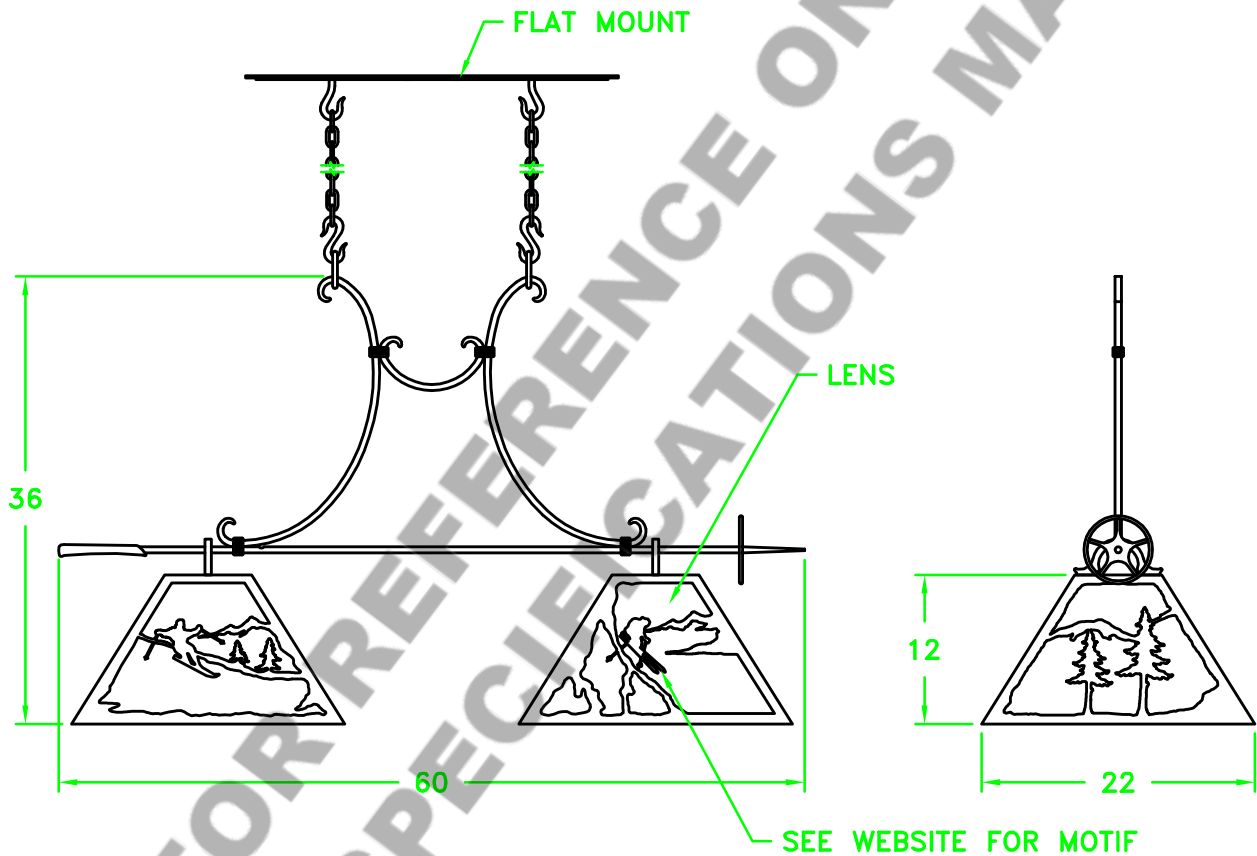

Location:

Product #: PL4018

Visit hammerton.com for product options and specifications.

Mounting Style: B	Electrical Type: INCANDESCENT
Approximate lbs.: 75	Bulb Qty: 4 Wattage: 100
Finish: SEE WEB SITE FOR OPTIONS	Voltage: 120
Top Diffuser: OPEN	Socket Type: MEDIUM
Bottom Diffuser: SAME AS LENS	UL Location: DRY

Mounting Detail

CAUTION
HARDWARE PACKET "B"
MOUNTS DIRECTLY TO
BUILDING STRUCTURE.

All fixtures created by Hammerton are handcrafted by artisans. Dimensions may vary up to 7/8".

©Copyright 2013. All rights in design, detail or invention of this drawing are reserved as the property of Hammerton. Any imitation or adaptation without written consent is strictly prohibited.