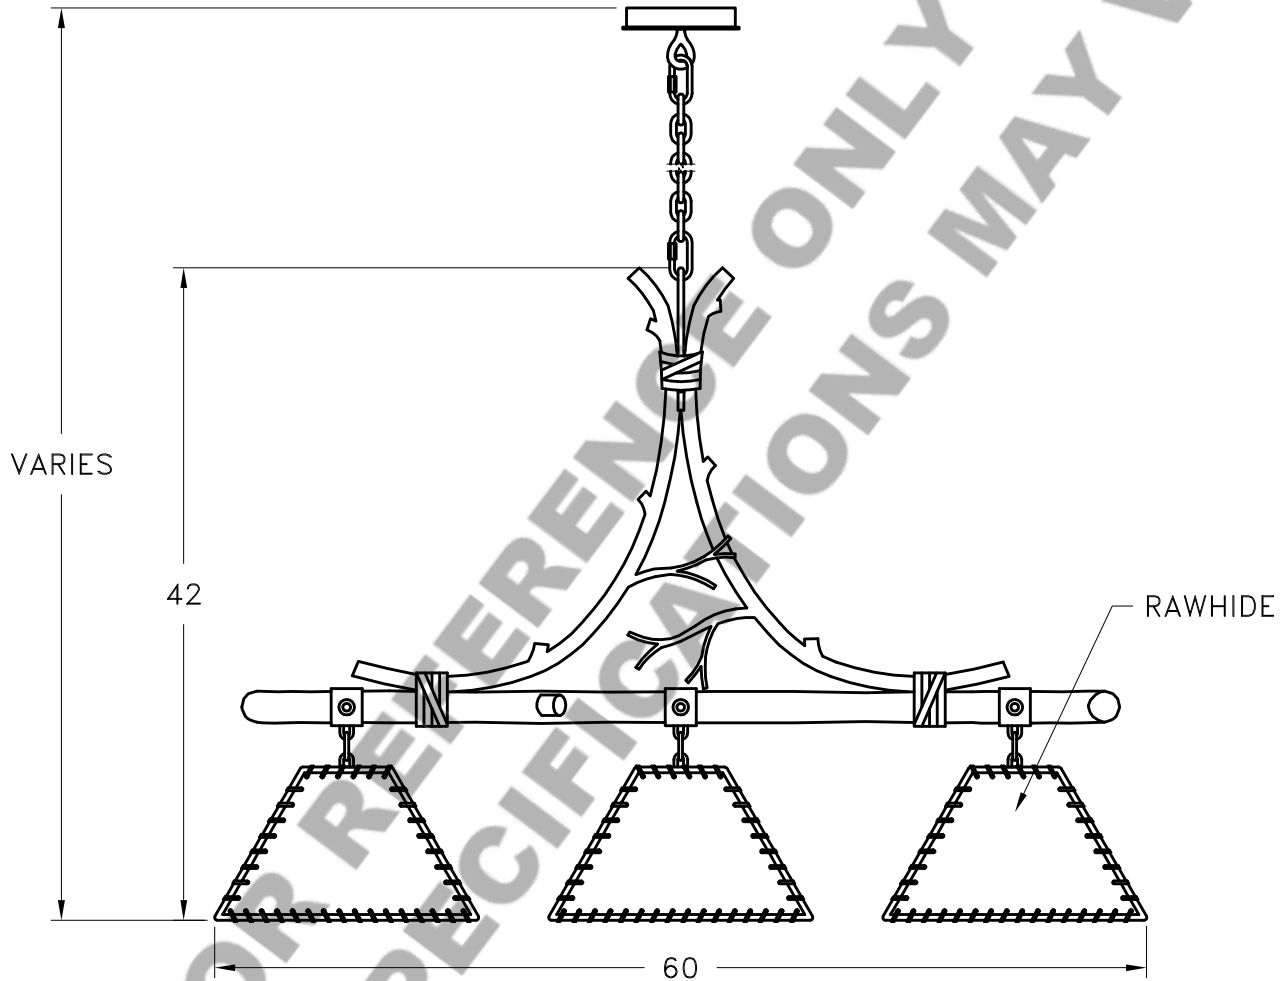

Location:

Product #: PL7035

CANOPY DETAIL

## MOTIF OPTIONS

Visit [hammerton.com](http://hammerton.com) for product options and specifications.

Mounting Style: A	Electrical Type: INCANDESCENT	<p>UL APPROVED J-BOX</p> <p>BUILDING STRUCTURE</p> <p><b>CAUTION</b> HARDWARE PACKET "A" MOUNTS DIRECTLY TO BUILDING STRUCTURE.</p>
Approximate lbs.: 70	Bulb Qty: 3    Wattage: 100	
Finish: SEE WEB SITE FOR OPTIONS	Voltage: 120	
Top Diffuser: OPEN	Socket Type: MEDIUM	
Bottom Diffuser: OPEN	UL Location: DRY	
All fixtures created by Hammerton are handcrafted by artisans. Dimensions may vary up to $\frac{7}{8}$ ".		
©Copyright 2012. All rights in design, detail or invention of this drawing are reserved as the property of Hammerton. Any imitation or adaptation without written consent is strictly prohibited.		
Hammerton Inc. · 217 Wright Brothers Dr. · Salt Lake City, UT 84116 · (801) 973-8095		