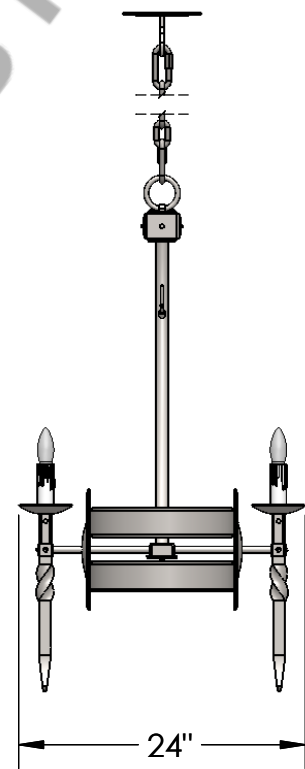

Approved By:

Product #: PL7140

Date: 12/14/2016

Mounting Style: FLAT	Electrical Type: INCANDESCENT
Approximate lbs.: 199	Bulb Qty: 8 Wattage: 40
Finish: SEE WEBSITE FOR OPTIONS	Voltage: 120
Top Diffuser: N/A	Socket Type: MEDIUM
Bottom Diffuser: N/A	UL Location: DRY
All fixtures created by Hammerton are handcrafted by artisans—dimensions may vary.	
© Copyright 2015. All rights in design, detail or invention of this drawing are reserved as the property of Hammerton. Any imitation or adaptation without written consent is strictly prohibited.	
Hammerton Inc. • 217 Wright Brothers Dr. • Salt Lake City, UT 84116 (801) 973-8095	

Mounting Detail

CAUTION
HARDWARE PACKET "B" MOUNTS DIRECTLY TO BUILDING STRUCTURE.