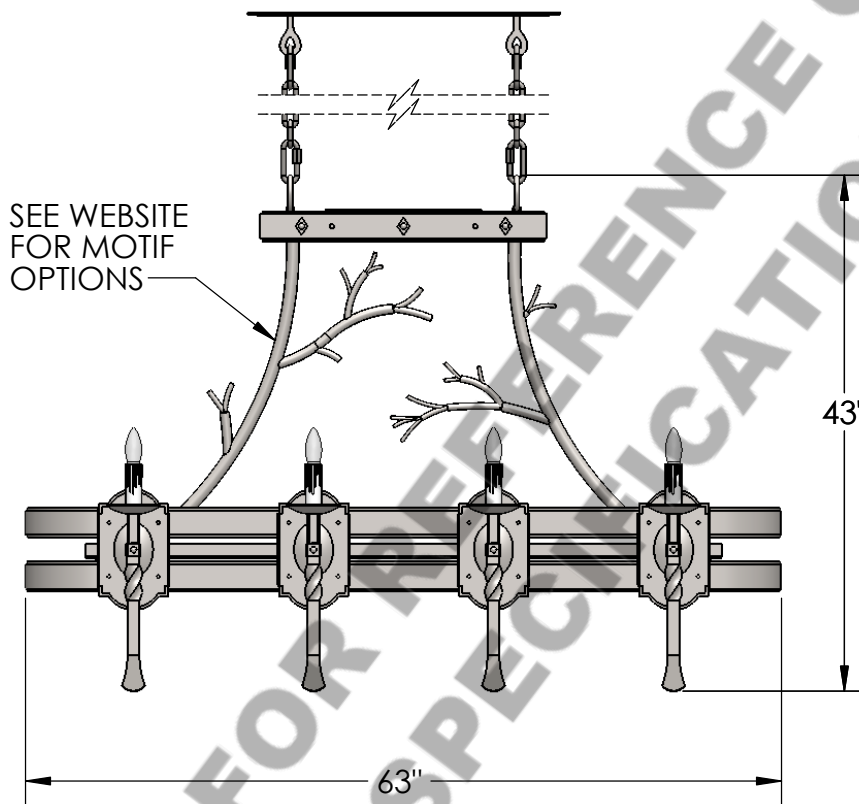

Approved By:

Product #: PL7140

Date: 12/14/2016

Mounting Style: FLAT	Electrical Type: INCANDESCENT
Approximate lbs.: 199	Bulb Qty: 8 Wattage: 40
Finish: SEE WEBSITE FOR OPTIONS	Voltage: 120
Top Diffuser: N/A	Socket Type: MEDIUM
Bottom Diffuser: N/A	UL Location: DRY
All fixtures created by Hammerton are handcrafted by artisans—dimensions may vary.	
© Copyright 2015. All rights in design, detail or invention of this drawing are reserved as the property of Hammerton. Any imitation or adaptation without written consent is strictly prohibited.	
Hammerton Inc. • 217 Wright Brothers Dr. • Salt Lake City, UT 84116 (801) 973-8095	

Mounting Detail

CAUTION
HARDWARE PACKET "B" MOUNTS DIRECTLY TO BUILDING STRUCTURE.