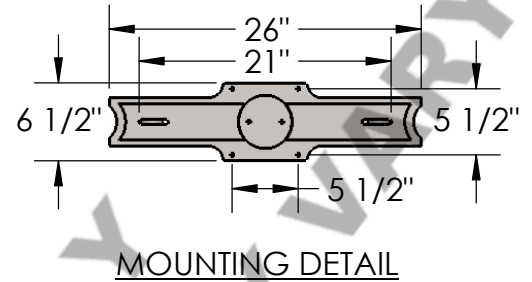

Approved By:

Product #: PL7140

Date: 12/14/2016

Mounting Style: FLAT	Electrical Type: INCANDESCENT
Approximate lbs.: 199	Bulb Qty: 8 Wattage: 40
Finish: SEE WEBSITE FOR OPTIONS	Voltage: 120
Top Diffuser: N/A	Socket Type: MEDIUM
Bottom Diffuser: N/A	UL Location: DRY
All fixtures created by Hammerton are handcrafted by artisans—dimensions may vary.	
© Copyright 2015. All rights in design, detail or invention of this drawing are reserved as the property of Hammerton. Any imitation or adaptation without written consent is strictly prohibited.	
Hammerton Inc. • 217 Wright Brothers Dr. • Salt Lake City, UT 84116 (801) 973-8095	

Mounting Detail

CAUTION
HARDWARE PACKET "B" MOUNTS DIRECTLY TO BUILDING STRUCTURE.