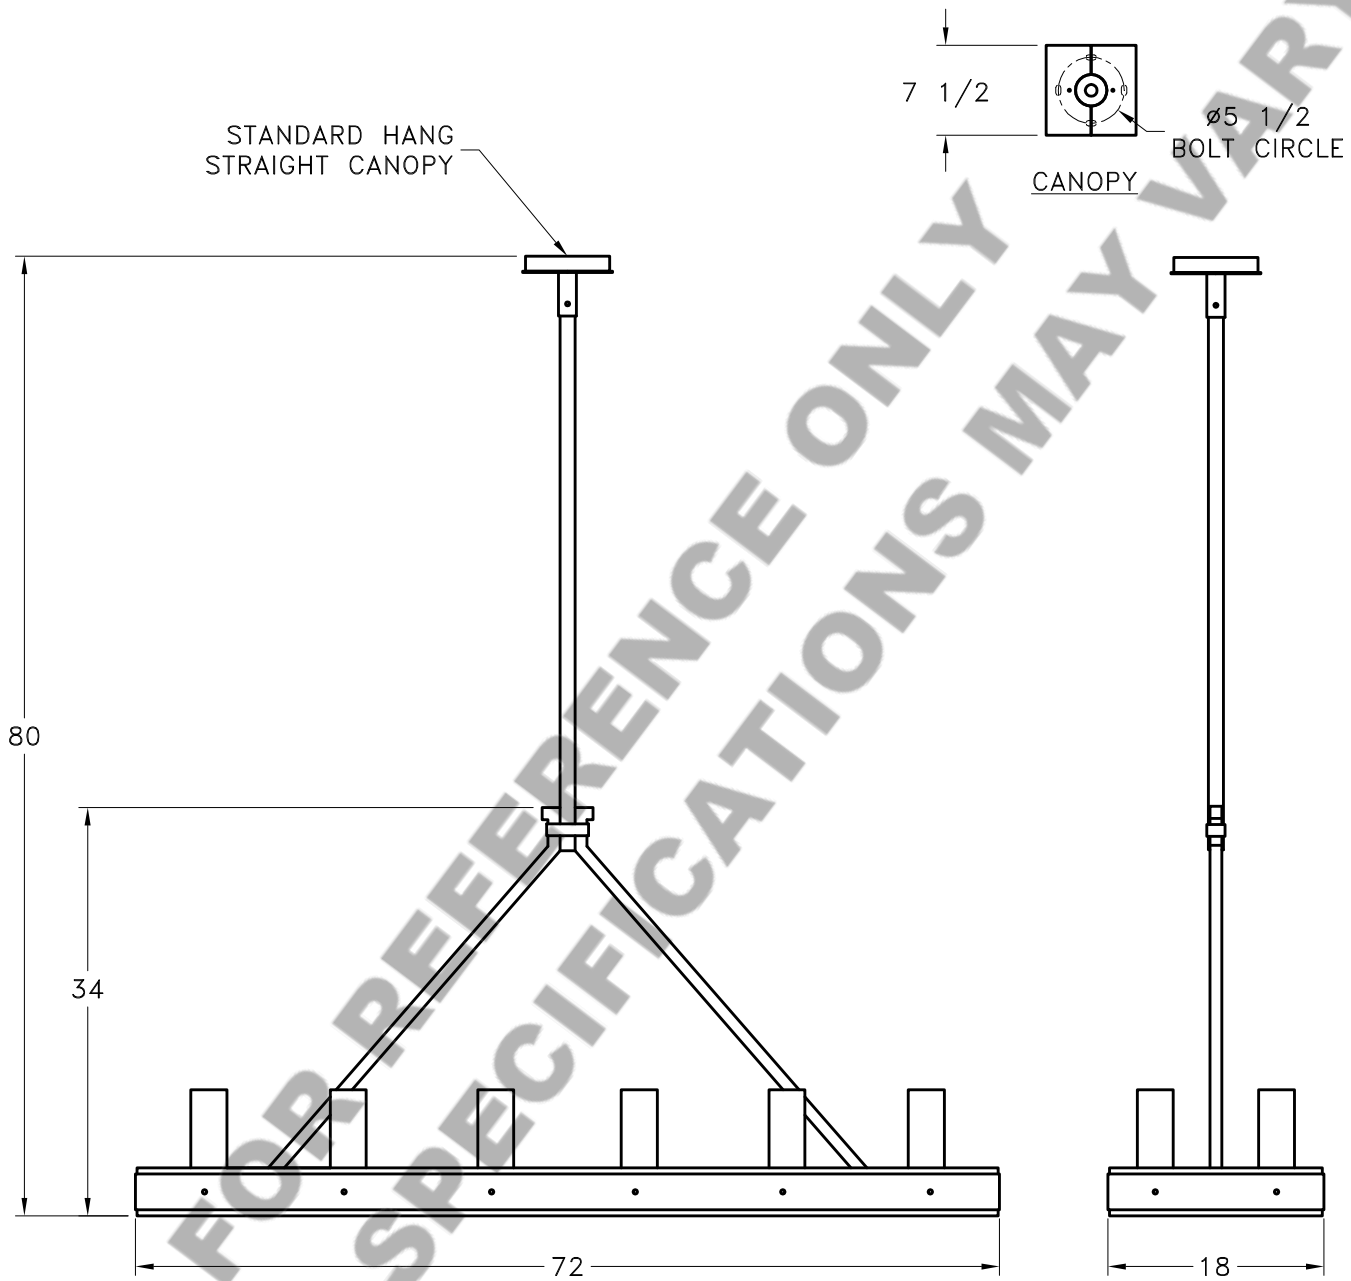

Location:

Product #: PL8094

Visit hammerton.com for product options and specifications.

Mounting Style: A	Electrical Type: INCANDESCENT
Approximate lbs.: 200	Bulb Qty: 15 Wattage: 60
Finish: SEE WEB SITE FOR OPTIONS	Voltage: 120
Top Diffuser: N/A	Socket Type: CANDELABRA
Bottom Diffuser: N/A	UL Location: DRY

All fixtures created by Hammerton are handcrafted by artisans. Dimensions may vary up to 1/8".

©Copyright 2016. All rights in design, detail or invention of this drawing are reserved as the property of Hammerton. Any imitation or adaptation without written consent is strictly prohibited.