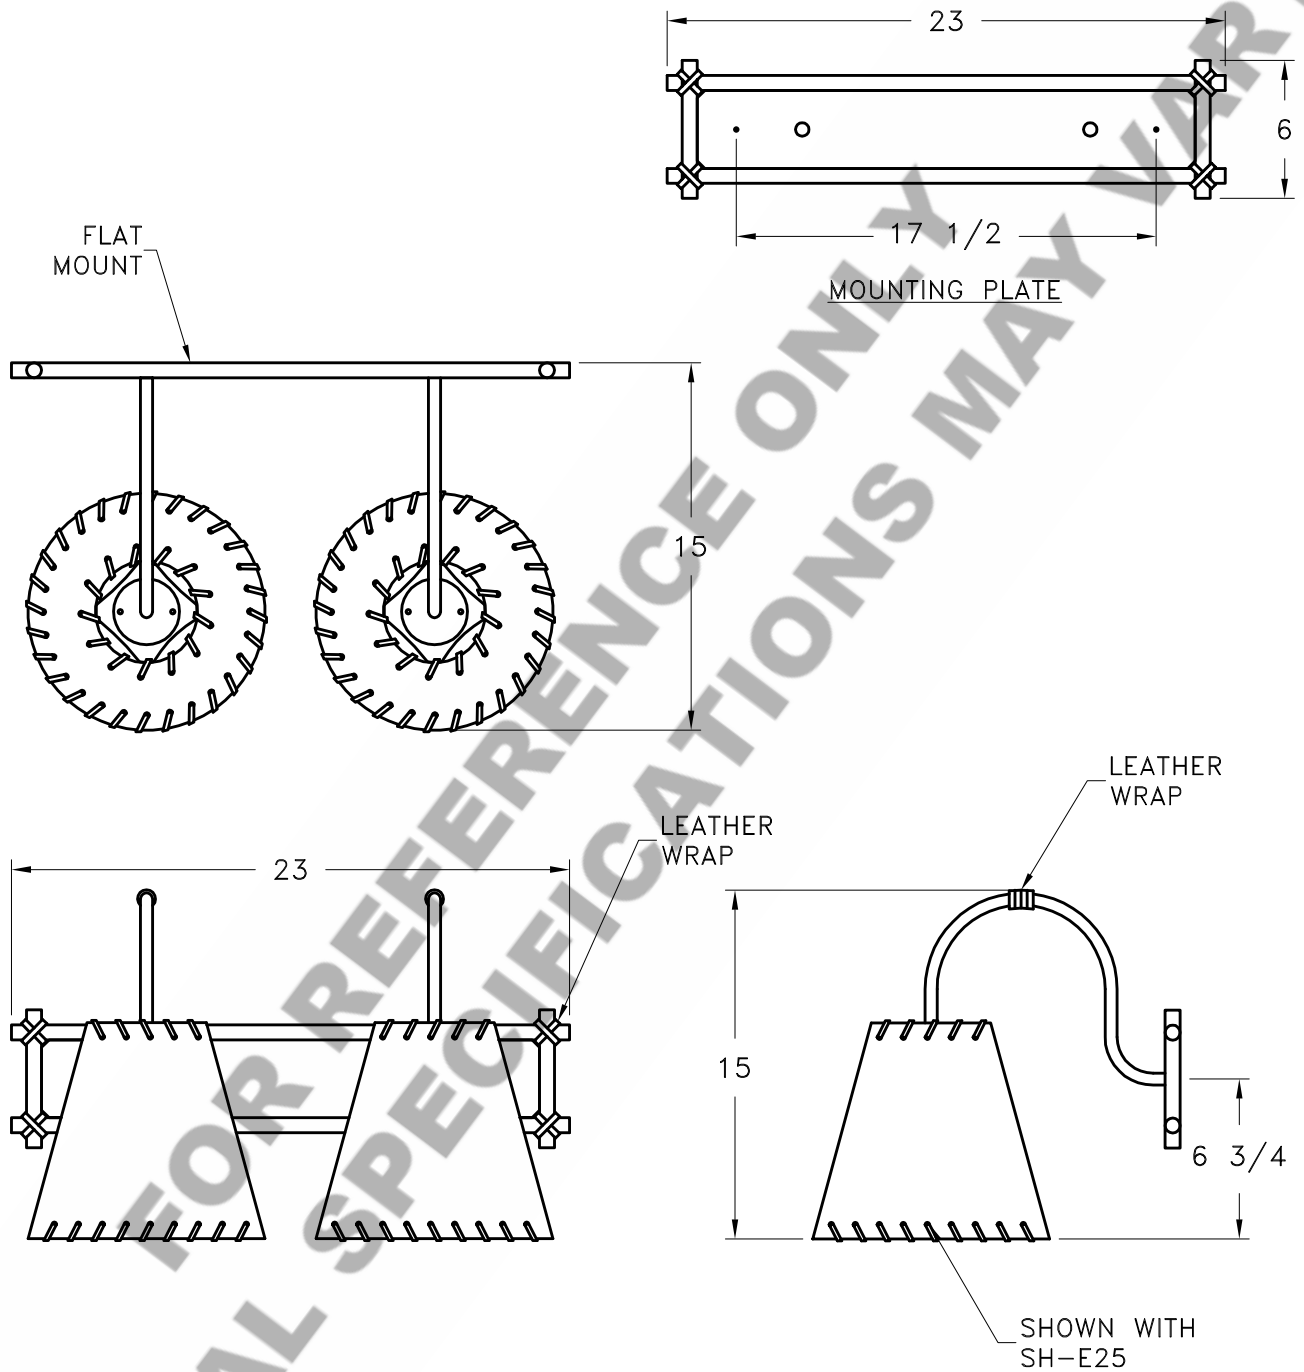

HAMMERTON

SPECIFICATION DRAWING

Location:

Product #: VL5013-M

Visit hammerton.com for product options and specifications.

Mounting Style: F	Electrical Type: INCANDESCENT	<p>Mounting Detail</p> <p>TOGGLE BOLT ATTACHMENT</p> <p>CAUTION HARDWARE PACKET "F" MOUNTS USING TOGGLE BOLTS</p>
Approximate lbs.: 10	Bulb Qty: 2 Wattage: 60	
Finish: SEE WEB SITE FOR OPTIONS	Voltage: 120	
Top Diffuser: OPEN	Socket Type: MEDIUM	
Bottom Diffuser: N/A	UL Location: DAMP	

All fixtures created by Hammerton are handcrafted by artisans. Dimensions may vary up to 1/8".

©Copyright 2013. All rights in design, detail or invention of this drawing are reserved as the property of Hammerton. Any imitation or adaptation without written consent is strictly prohibited.