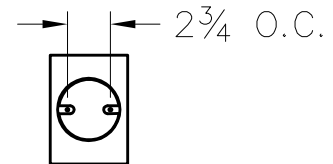

Mounting Detail

CAUTION
HARDWARE PACKET "D"
MOUNTS DIRECTLY TO
J-BOX.

All fixtures created by Hammerton are handcrafted by artisans—dimensions may vary.
©Copyright 2016. All rights in design, detail or invention of this drawing are reserved as the property of Hammerton. Any imitation or adaptation without written consent is strictly prohibited.
Hammerton Inc. · 217 Wright Brothers Dr. · Salt Lake City, UT 84116 · (801) 973-8095