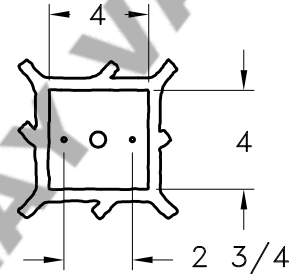

Approved By:

Product #: VL7113

Date:

MOUNTING DETAIL

**BRANCH MOTIF OPTIONS:
RIGHT FACING SHOWN
LEFT FACING AVAILABLE**

Mounting Style: FLAT	Electrical Type: INCANDESCENT
Approximate lbs.: 15	Bulb Qty: 2 Wattage: 60
Finish: SEE WEBSITE FOR OPTIONS	Voltage: 120
Top Diffuser: CLOSED	Socket Type: MEDIUM
Bottom Diffuser: OPEN	UL Location: DAMP

Mounting Detail

CAUTION
HARDWARE PACKET "D"
MOUNTS DIRECTLY TO
J-BOX.

All fixtures created by Hammerton are handcrafted by artisans—dimensions may vary.
©Copyright 2016. All rights in design, detail or invention of this drawing are reserved as the property of Hammerton. Any imitation or adaptation without written consent is strictly prohibited.
Hammerton Inc. · 217 Wright Brothers Dr. · Salt Lake City, UT 84116 · (801) 973-8095