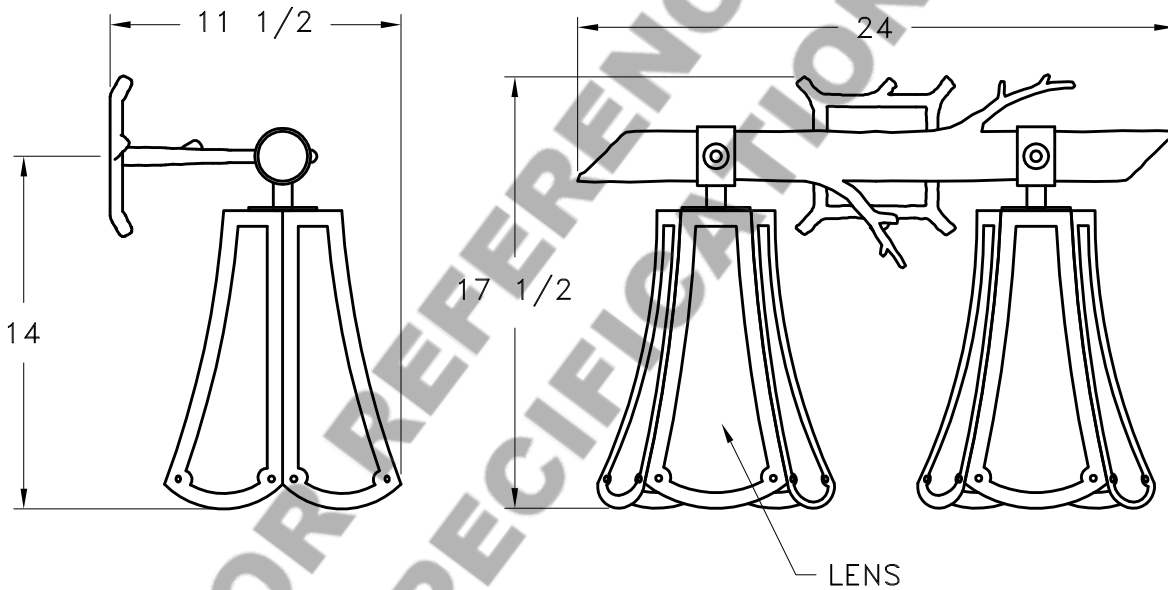

Approved By:

Product #: VL7113

Date:

MOUNTING DETAIL

**BRANCH MOTIF OPTIONS:
RIGHT FACING SHOWN
LEFT FACING AVAILABLE**

Mounting Style: FLAT	Electrical Type: INCANDESCENT
Approximate lbs.: 15	Bulb Qty: 2 Wattage: 60
Finish: SEE WEBSITE FOR OPTIONS	Voltage: 120
Top Diffuser: CLOSED	Socket Type: MEDIUM
Bottom Diffuser: OPEN	UL Location: DAMP

Mounting Detail

CAUTION
HARDWARE PACKET "D"
MOUNTS DIRECTLY TO
J-BOX.

All fixtures created by Hammerton are handcrafted by artisans—dimensions may vary.
©Copyright 2016. All rights in design, detail or invention of this drawing are reserved as the property of Hammerton. Any imitation or adaptation without written consent is strictly prohibited.
Hammerton Inc. · 217 Wright Brothers Dr. · Salt Lake City, UT 84116 · (801) 973-8095