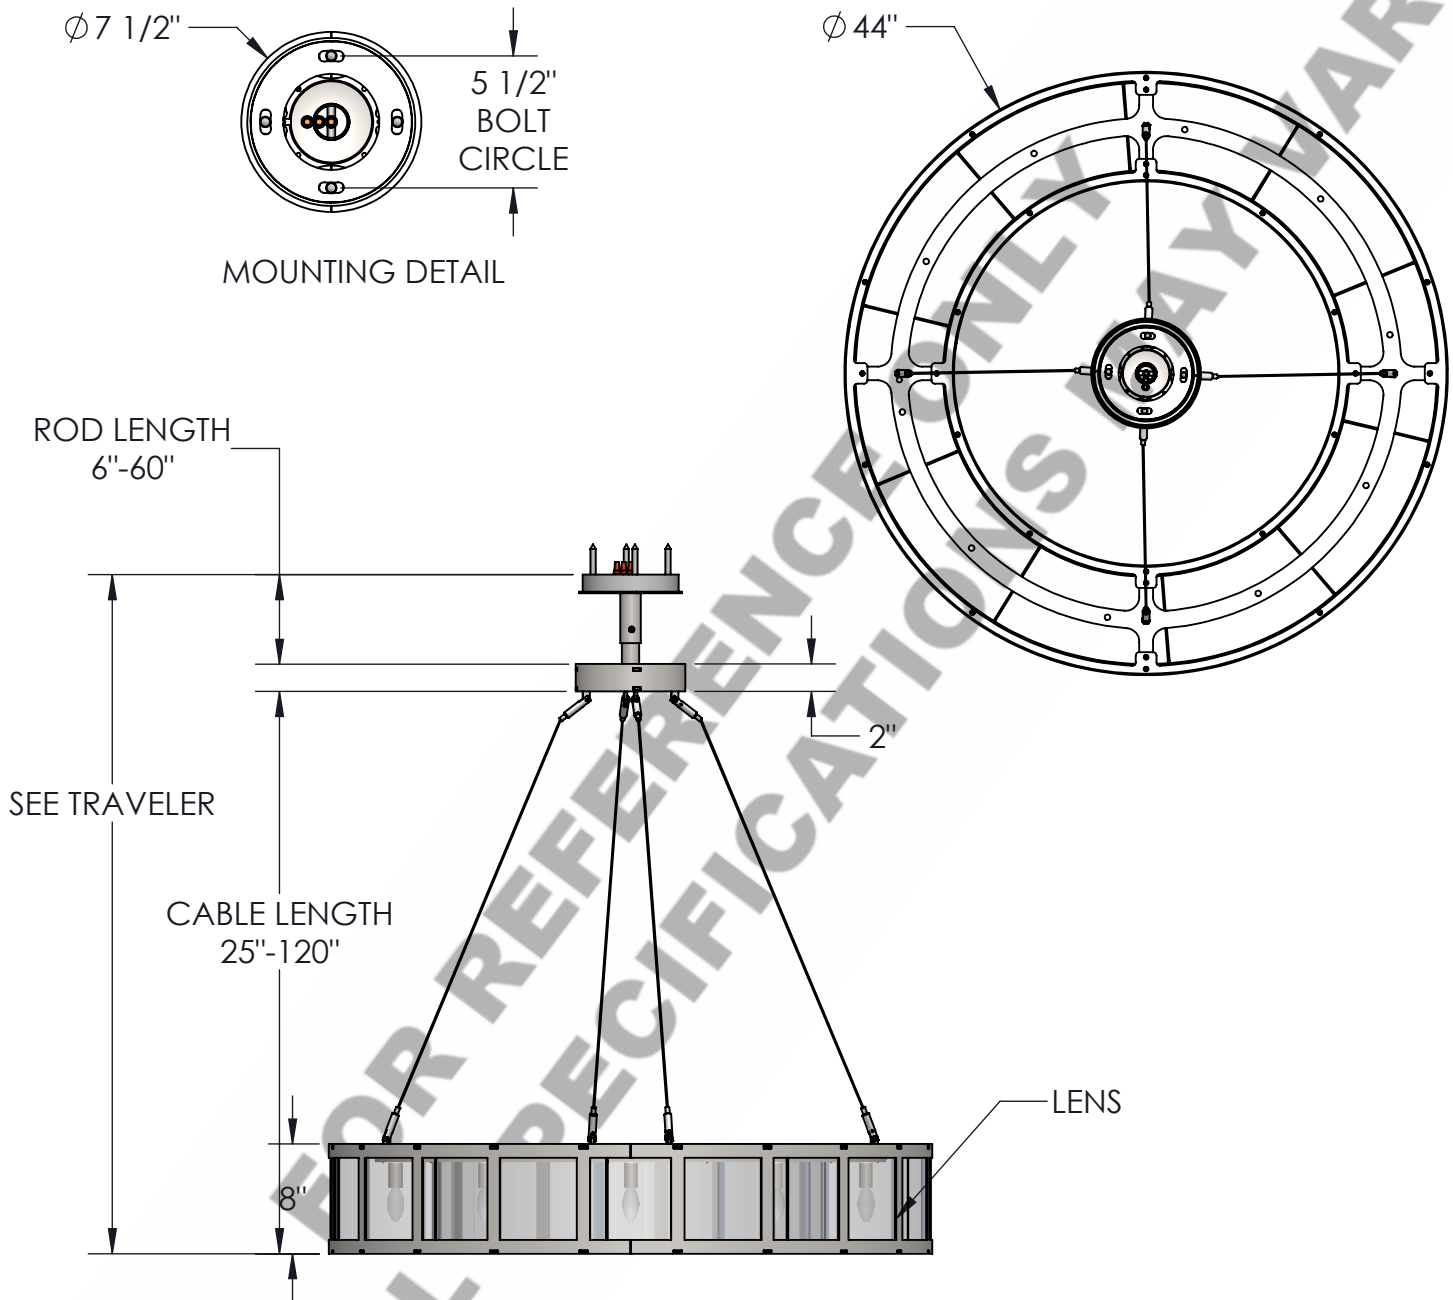

Approved By:

Product #: CH2305-M

Date:6/3/2019

Mounting Style: FLAT	Electrical Type: INCANDESCENT
Approximate lbs.: 107	Bulb Qty: 10 Wattage: 60
Finish: SEE WEBSITE FOR OPTIONS	Voltage: 120
Top Diffuser: SEE WEBSITE FOR OPTIONS	Socket Type: E12
Bottom Diffuser: SAME AS LENS	UL Location: DRY