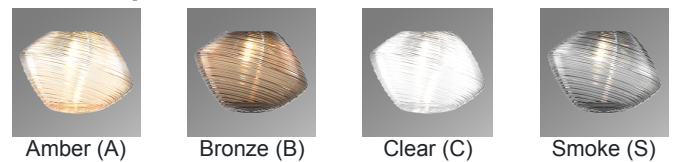

Mesa Square 12pc Multi-Pendant

Beautifully striated diffusers in LED-illuminated and artisan blown crystal glass evoke the rugged beauty of iconic Southwest landscapes in the Mesa square pendant chandelier. Each is handcrafted by Hammerton artisans from up to five pounds of molten glass and is illuminated with 93 CRI integrated LED.

Finishes

Glass Options

Product Notes - PLEASE READ:

- All Hammerton fixtures are handcrafted by artisans. Subtle imperfections reflect the mark of the maker and should be expected.
- This product may incorporate both steel and aluminum material. Transparent finishes may vary between steel and aluminum components.
- Products incorporating artisan blown and cast glass may create dramatic patterns of light and shadow on surrounding surfaces. While this is often desirable, shadowing can be minimized by adding recessed ceiling light to the installation area.