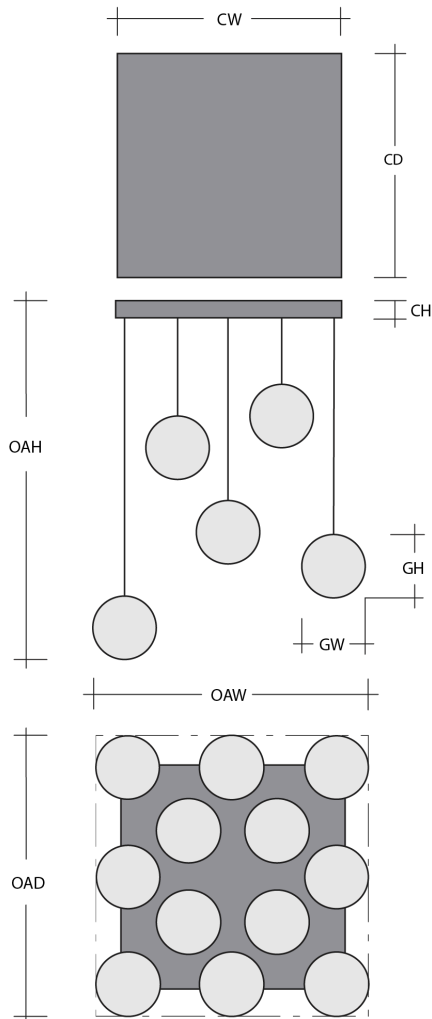

Finishes

Glass Options

Product Notes - PLEASE READ:

- All Hammerton fixtures are handcrafted by artisans. Subtle imperfections reflect the mark of the maker and should be expected.
- This product may incorporate both steel and aluminum material. Transparent finishes may vary between steel and aluminum components.
- Products incorporating artisan blown and cast glass may create dramatic patterns of light and shadow on surrounding surfaces. While this is often desirable, shadowing can be minimized by adding recessed ceiling light to the installation area.

General Notes:

- Visit hammerton.com to read our complete warranty.
- All dimensions are in inches unless otherwise noted. Dimensions may vary up to 7/8".

Revision date: 2026-07-02

Scan for Product & Install Info

Mesa Square 12pc Multi-Pendant

Product Dimensions *Dimensions may vary up to 7/8"*

Overall Height	OAH	17.8 – 135.8 in
Overall Width	OAW	36.5 in
Overall Depth	OAD	36.5 in
Canopy Height	CH	1.7 in
Canopy Width	CW	30 in
Canopy Depth	CD	30 in

Glass Dimensions

Large Qty		4
Large Glass Height	GH	10.5 in
Large Glass Width	GW	8.4 in
Medium Qty		4
Medium Glass Height	GH	5.5 in
Medium Glass Width	GW	7.6 in
Small Qty		4
Small Glass Height	GH	4.5 in
Small Glass Width	GW	6.3 in