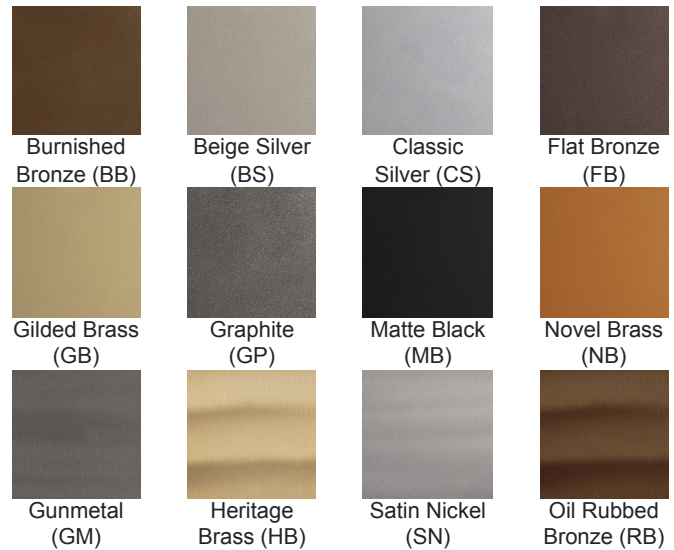

Mesa Square 12pc Multi-Pendant

Beautifully striated diffusers in LED-illuminated and artisan blown crystal glass evoke the rugged beauty of iconic Southwest landscapes in the Mesa square pendant chandelier. Each is handcrafted by Hammerton artisans from up to five pounds of molten glass and is illuminated with 93 CRI integrated LED.

Finishes

Glass Options

Product Notes - PLEASE READ:

- All Hammerton fixtures are handcrafted by artisans. Subtle imperfections reflect the mark of the maker and should be expected.
- This product may incorporate both steel and aluminum material. Transparent finishes may vary between steel and aluminum components.
- Products incorporating artisan blown and cast glass may create dramatic patterns of light and shadow on surrounding surfaces. While this is often desirable, shadowing can be minimized by adding recessed ceiling light to the installation area.