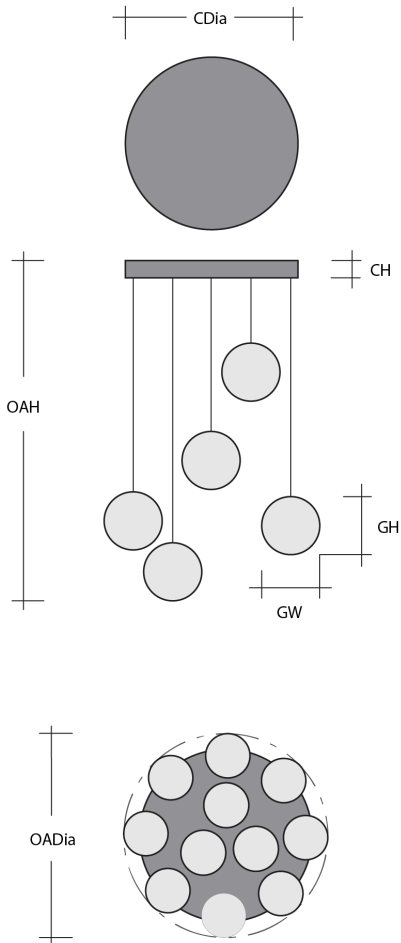

- All Hammerton fixtures are handcrafted by artisans. Subtle imperfections reflect the mark of the maker and should be expected.
- This product may incorporate both steel and aluminum material. Transparent finishes may vary between steel and aluminum components.
- Products incorporating artisan blown and cast glass may create dramatic patterns of light and shadow on surrounding surfaces. While this is often desirable, shadowing can be minimized by adding recessed ceiling light to the installation area.

General Notes:

- Visit studio.hammerton.com to read our complete warranty.
- All dimensions are in inches unless otherwise noted. Dimensions may vary up to 7/8".

Revision date: 2026-01-12

Scan for Product & Install Info

Cumulus Round 11pc Multi-Pendant

Product Dimensions *Dimensions may vary up to 7/8"*

| | | |
|------------------|-------|---------------|
| Overall Height | OAH | 13.5 – 120 in |
| Overall Diameter | OADia | 43.5 in |
| Canopy Height | CH | 1.8 in |
| Canopy Diameter | CDia | 30 in |

Glass Dimensions

| | | |
|---------------------|----|-------|
| Large Qty | | 5 |
| Large Glass Height | GH | 11 in |
| Large Glass Width | GW | 16 in |
| Medium Qty | | 3 |
| Medium Glass Height | GH | 11 in |
| Medium Glass Width | GW | 14 in |
| Small Qty | | 3 |
| Small Glass Height | GH | 11 in |
| Small Glass Width | GW | 12 in |