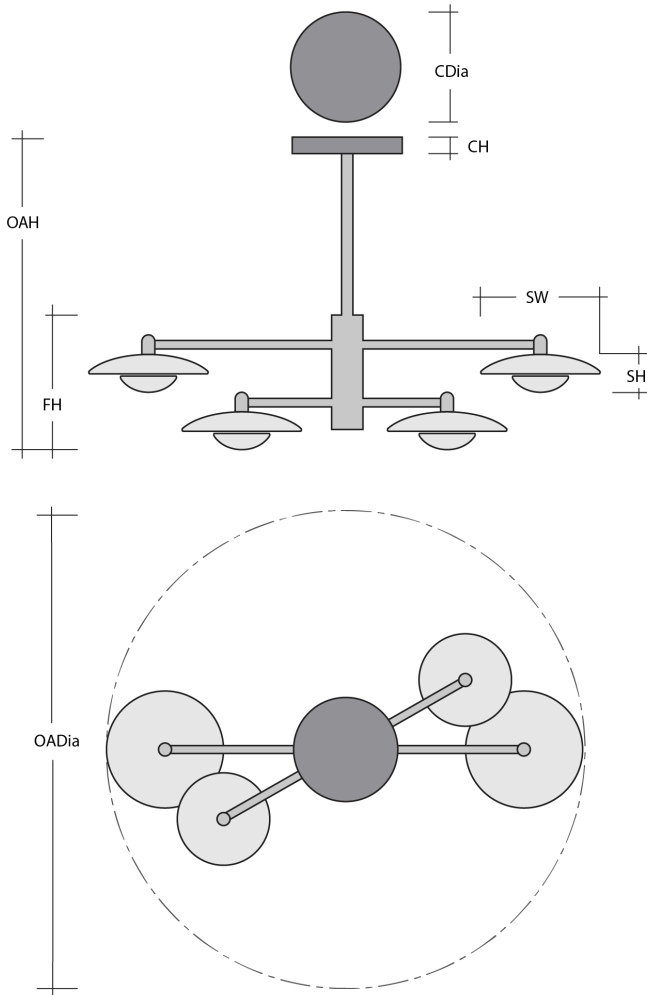

- All Hammerton Studio fixtures are handcrafted by artisans. Subtle imperfections reflect the mark of the maker and should be expected.
- This product may incorporate both steel and aluminum material. Transparent finishes may vary between steel and aluminum components.
- Products incorporating artisan blown and cast glass may create dramatic patterns of light and shadow on surrounding surfaces. While this is often desirable, shadowing can be minimized by adding recessed ceiling light to the installation area.

[Scan for Product & Install Info](#)

General Notes:

- Visit studio.hammerton.com to read our complete warranty.
- All dimensions are in inches unless otherwise noted. Dimensions may vary up to 7/8".

Revision date: 2025-04-03

Mobile - 4pc - Cumulus (pressed metal disks)

Product Dimensions *Dimensions may vary up to 7/8"*

Overall Height	OAH	19.7 – 76.7 in
Overall Diameter	OADia	55 in
Canopy Height	CH	1.2 in
Canopy Diameter	CDia	6 in
Fixture Height	FH	13.3 in

Glass Dimensions

Large Qty	2
Medium Qty	2

Shade Dimensions

Large Shade Qty	2	
Medium Shade Qty	2	
Large Shade Height	SH	5.2 in
Large Shade Width	SW	16 in
Medium Shade Height	SH	5.2 in
Medium Shade Width	SW	14 in