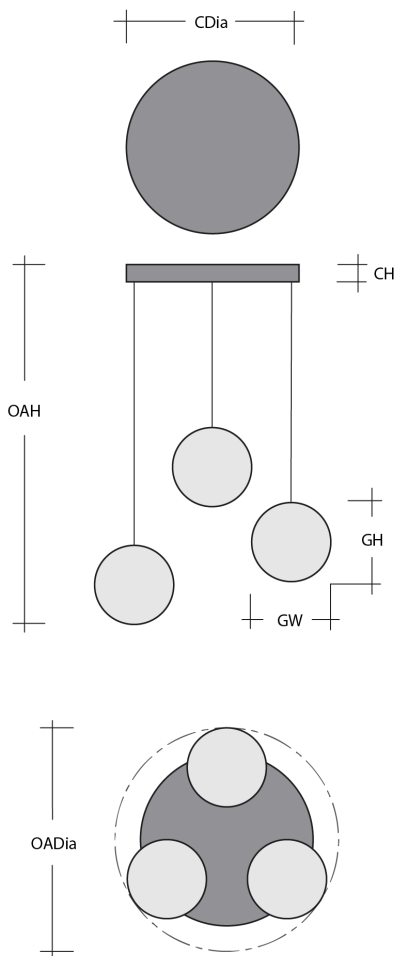

Multi-Pendant 3 Combo 1E8-1M-1C

A cluster of pendants under one canopy has a presence a single light cannot replicate. More than 30 components to configure—glass styles, metal finishes, cord lengths—including real marble from the Iberian Peninsula for a multi-pendant chandelier no two buyers will share. Designed in Salt Lake City. Crafted to a standard most imports never reach.

Product Notes - PLEASE READ:

- All Hammerton fixtures are handcrafted by artisans. Subtle imperfections reflect the mark of the maker and should be expected.
- This product may incorporate both steel and aluminum material. Transparent finishes may vary between steel and aluminum components.
- Products incorporating artisan blown and cast glass may create dramatic patterns of light and shadow on surrounding surfaces. While this is often desirable, shadowing can be minimized by adding recessed ceiling light to the installation area.

General Notes:

- Visit hammerton.com to read our complete warranty.
- All dimensions are in inches unless otherwise noted. Dimensions may vary up to 7/8".

Revision date: 2026-05-11

Scan for Product &
[Install Info](#)

Multi-Pendant 3 Combo 1E8-1M-1C

Product Dimensions *Dimensions may vary up to 7/8"*

Overall Height	OAH	16 – 156 in
Overall Diameter	OADia	13.5 in
Canopy Diameter	CDia	13.5 in
Fixture Height	FH	13 in

Glass Dimensions