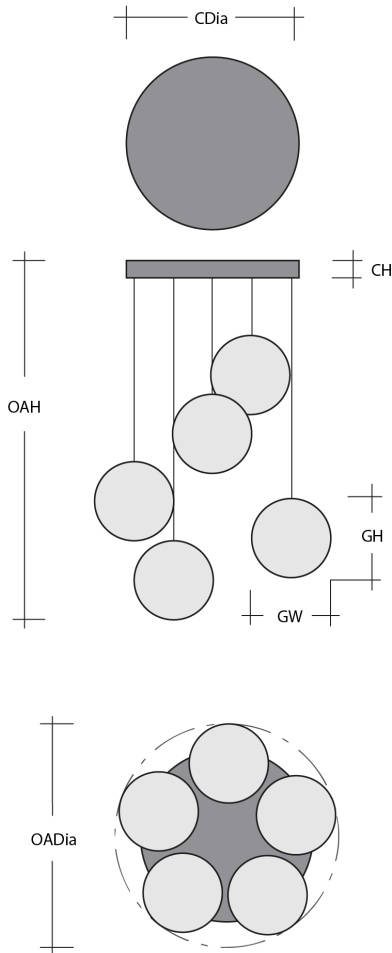

Coppa Round 5pc Multi-Pendant Chain

The Coppa Round Multi-pendant Chandelier features 3, 5, 8 or 11 Coppa pendants suspended from a round canopy. Expertly crafted by Hammerton artisans, Coppa optic blown glass shades create a magical dance of light and color, particularly when paired with clear or vintage bulbs.

Clear (OC)

Smoke (OS)

Suspension

Diamond
Chain (CH1)

Oval Chain
(CH2)

Rectangular
Chain (CH3)

Product Notes - PLEASE READ:

- All Hammerton fixtures are handcrafted by artisans. Subtle imperfections reflect the mark of the maker and should be expected.
- This product may incorporate both steel and aluminum material. Transparent finishes may vary between steel and aluminum components.
- Products incorporating artisan blown and cast glass may create dramatic patterns of light and shadow on surrounding surfaces. While this is often desirable, shadowing can be minimized by adding recessed ceiling light to the installation area.

General Notes:

- Visit studio.hammerton.com to read our complete warranty.
- All dimensions are in inches unless otherwise noted. Dimensions may vary up to 7/8".

Revision date: 2026-01-06

Scan for Product &
[Install Info](#)

Coppa Round 5pc Multi-Pendant Chain

Product Dimensions *Dimensions may vary up to 7/8"*

Overall Height	OAH	10.9 – 65.9 in
Overall Diameter	OADia	22 in
Canopy Height	CH	1.6 in
Canopy Diameter	CDia	16.5 in