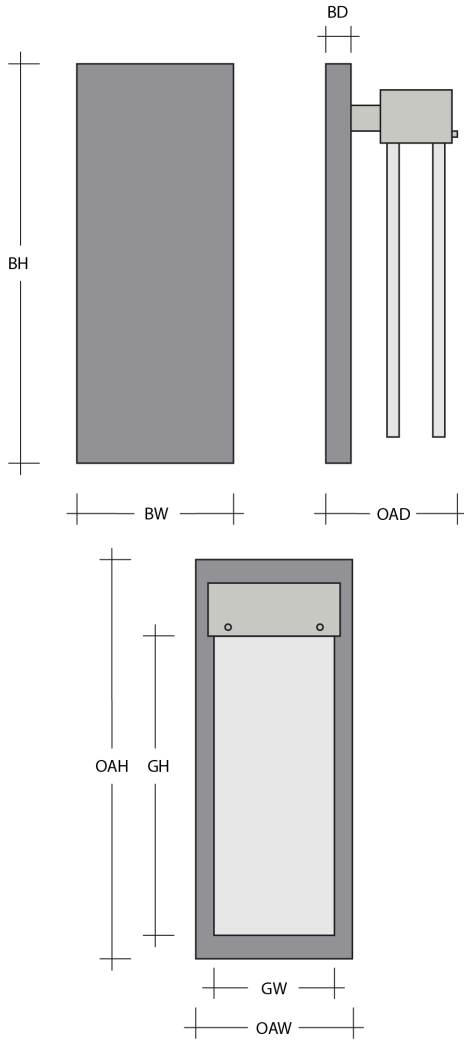

Parallel Sconce

Product Dimensions *Dimensions may vary up to 7/8"*

Overall Height	OAH	15.38 in
Overall Width	OAW	5.25 in
Overall Depth	OAD	3.55 in
Backplate Height	BH	15.38 in
Backplate Width	BW	5.25 in
Backplate Depth	BD	0.55 in

Glass Dimensions

Glass Qty		2
Glass Height	GH	12 in
Glass Width	GW	4 in

Electrical

Bulb/Lamping Qty		1
Bulb/Lamping Type		LED
Wattage		6 watts
Voltage		120 volts
Total Source Lumens		420 lumens
Source Lumens (Down)		420 lumens
Dimming Type		TRIAC/ELV
Correlated Color Temp: CCT		2700K or 3000K
Color Rendering Index: CRI		93+
Certification		ETL

Installation & Mounting

Weight		5 lbs
Mounting Type		J-Box
Minimum J-Box Size		4L X 4W X 1.5D in
Location		Indoor/Dry

Other Information

Warranty		See Website

Project Notes

Name:

Location:

Quantity:

Finish Color:

Glass Color:

Notes: