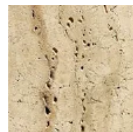

Finish

Antique Brass

Matte Black

Satin Nickel

Column

Antique Brass

Black Marquina

Matte Black

Satin Nickel

Travertine

White Carrara

Glass Color

Clear

Smoke

White

Accent

Antique Brass

Matte Black

Satin Nickel

Product Notes - PLEASE READ:

- All Hammerton fixtures are handcrafted by artisans. Subtle imperfections reflect the mark of the maker and should be expected.
- This product may incorporate both steel and aluminum material. Transparent finishes may vary between steel and aluminum components.
- Products incorporating artisan blown and cast glass may create dramatic patterns of light and shadow on surrounding surfaces. While this is often desirable, shadowing can be minimized by adding recessed ceiling light to the installation area.