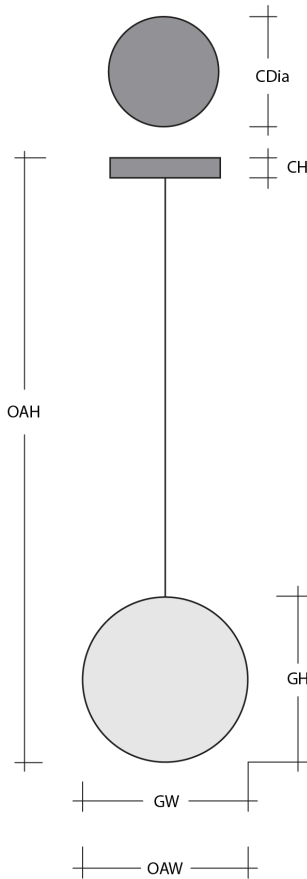

Tall Echo 12

Pick it up and you know immediately this is not ordinary glass. Thick, heavy, and luminous—it holds light the way good glass should. Configure this blown glass pendant light from more than 30 components, including real marble and travertine from the Iberian Peninsula, each piece its own. Designed in Salt Lake City. Crafted to a standard most imports never reach.

Antique Brass

Matte Black

Satin Nickel

Product Notes - PLEASE READ:

- All Hammerton fixtures are handcrafted by artisans. Subtle imperfections reflect the mark of the maker and should be expected.
- This product may incorporate both steel and aluminum material. Transparent finishes may vary between steel and aluminum components.
- Products incorporating artisan blown and cast glass may create dramatic patterns of light and shadow on surrounding surfaces. While this is often desirable, shadowing can be minimized by adding recessed ceiling light to the installation area.

General Notes:

- Visit hammerton.com to read our complete warranty.
- All dimensions are in inches unless otherwise noted. Dimensions may vary up to 7/8".

Revision date: 2026-05-11

Scan for Product & Install Info

Tall Echo 12

Product Dimensions *Dimensions may vary up to 7/8"*

Overall Height	OAH	24.4 – 156 in
Overall Diameter	OADia	12 in
Canopy Diameter	CDia	6 in
Fixture Height	FH	21.4 in

Glass Dimensions

Medium Glass Height	GH	21.4 in
Medium Glass Width	GW	12 in