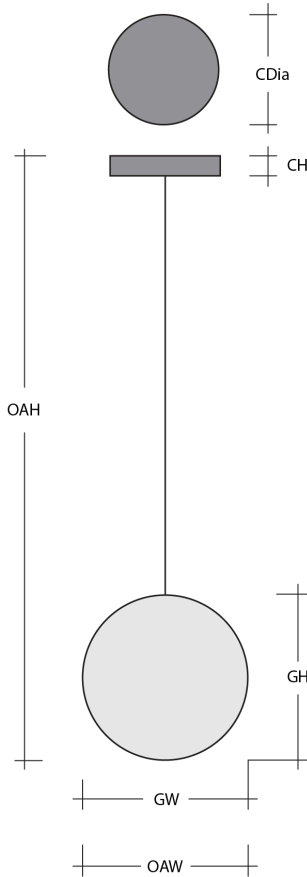

Tall Como

Pick it up and you know immediately this is not ordinary glass. Thick, heavy, and luminous—it holds light the way good glass should. Configure this blown glass pendant light from more than 30 components, including real marble and travertine from the Iberian Peninsula, each piece its own. Designed in Salt Lake City. Crafted to a standard most imports never reach.

Antique Brass

Matte Black

Satin Nickel

Product Notes - PLEASE READ:

- All Hammerton fixtures are handcrafted by artisans. Subtle imperfections reflect the mark of the maker and should be expected.
- This product may incorporate both steel and aluminum material. Transparent finishes may vary between steel and aluminum components.
- Products incorporating artisan blown and cast glass may create dramatic patterns of light and shadow on surrounding surfaces. While this is often desirable, shadowing can be minimized by adding recessed ceiling light to the installation area.

General Notes:

- Visit hammerton.com to read our complete warranty.
- All dimensions are in inches unless otherwise noted. Dimensions may vary up to 7/8".

Revision date: 2026-05-11

Scan for Product & Install Info

Tall Como

Product Dimensions *Dimensions may vary up to 7/8"*

Overall Height	OAH	23.2 – 156 in
Overall Diameter	OADia	7 in
Canopy Diameter	CDia	6 in
Fixture Height	FH	20.2 in

Glass Dimensions

Medium Glass Height	GH	20.2 in
Medium Glass Width	GW	7 in