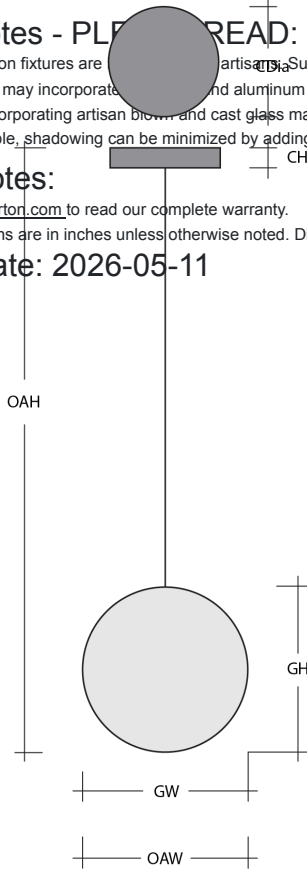

Antique Brass & White

Matte Black & Gold

Matte White & Gold

Accent

LAV5012-S3

Tall Napa 24 with Como

Product Notes - PLEASE READ:

- All Hammerton fixtures are artisan-crafted. Subtle imperfections reflect the mark of the maker and should be expected.
- This product may incorporate steel and aluminum material. Transparent finishes may vary between steel and aluminum components.
- Products incorporating artisan blown and cast glass may create dramatic patterns of light and shadow on surrounding surfaces. While this is often desirable, shadowing can be minimized by adding recessed ceiling light to the installation.

General Notes:

- Visit hammerton.com to read our complete warranty.
- All dimensions are in inches unless otherwise noted. Dimensions may vary up to 7/8".

Revision date: 2026-05-11

Product Dimensions *Dimensions may vary up to 7/8"*

Overall Height	OAH	25.3 - 45.0 in
Overall Diameter	OADia	24 in
Canopy Diameter	CDia	24 in
Fixture Height	FH	4.3 in

Electrical

Bulb/Lamping Qty	1
Bulb/Lamping Type	Bulb
Bulbs Included	Not Included
Voltage	120 volts
Certification	UL