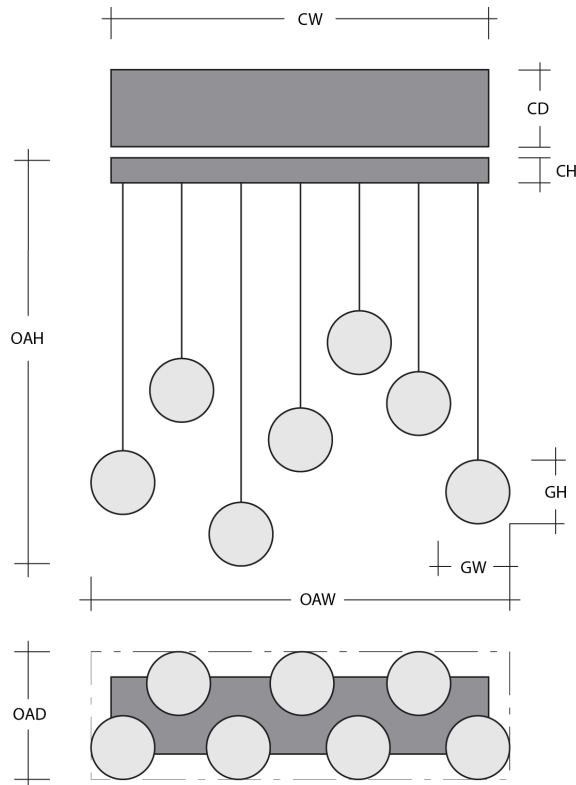

Meteo Linear 7pc Multi-Pendant

The Nebula Meteo Linear Pendant Chandelier features a softly undulant 11”H oval shade in artisan blown crystal glass with an LED-illuminated cast crystal glass diffuser in a choice of three styles. For a more traditional look, order with an E26 base that takes one 40W bulb.

General Notes:

- Visit studio.hammerton.com to read our complete warranty.
- All dimensions are in inches unless otherwise noted. Dimensions may vary up to 7/8".

Revision date: 2025-02-03

[Scan for Product & Install Info](#)

Meteo Linear 7pc Multi-Pendant

Product Dimensions *Dimensions may vary up to 7/8"*

Overall Height	OAH	19.1 – 137.1 in
Overall Width	OAW	48 in
Overall Depth	OAD	14 in
Canopy Height	CH	1.7 in
Canopy Width	CW	42.4 in
Canopy Depth	CD	8.4 in

Glass Dimensions

Medium Qty		7
Medium Glass Height	GH	11.1 in
Medium Glass Width	GW	8 in

Electrical

Bulb/Lamping Qty		7
Bulb/Lamping Type		Bulb
Bulbs Included		Not Included
Wattage		40 watts
Voltage		120 volts
Dimming Type		TRIAC
Certification		UL