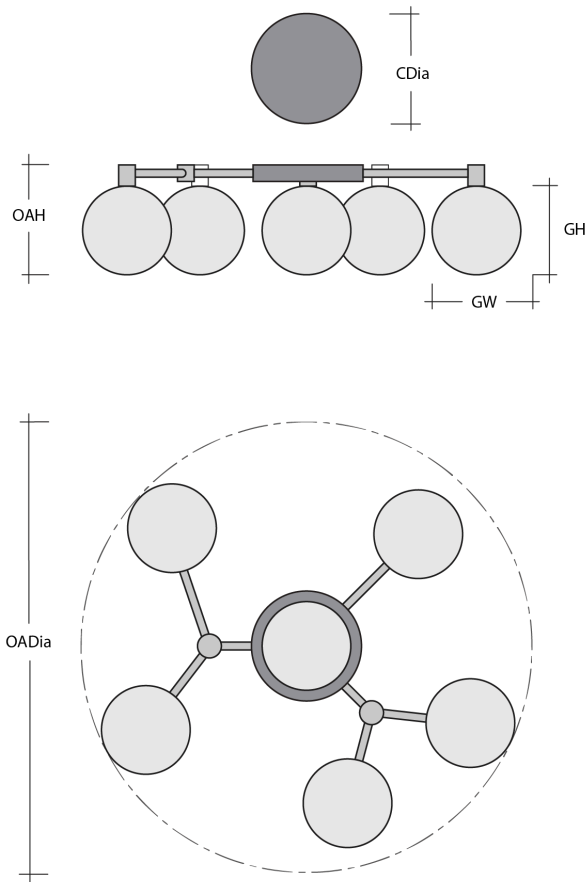

### General Notes:

- Visit [studio.hammerton.com](http://studio.hammerton.com) to read our complete warranty.
- All dimensions are in inches unless otherwise noted. Dimensions may vary up to 7/8".

Revision date: 2025-06-16

### Product Dimensions *Dimensions may vary up to 7/8"*

Overall Height	OAH	8.5 in
Overall Diameter	OADia	37.4 – 43.4 in
Canopy Diameter	CDia	6 in

### Glass Dimensions

Medium Qty		6
Medium Glass Height	GH	5.5 in
Medium Glass Width	GW	7.6 in