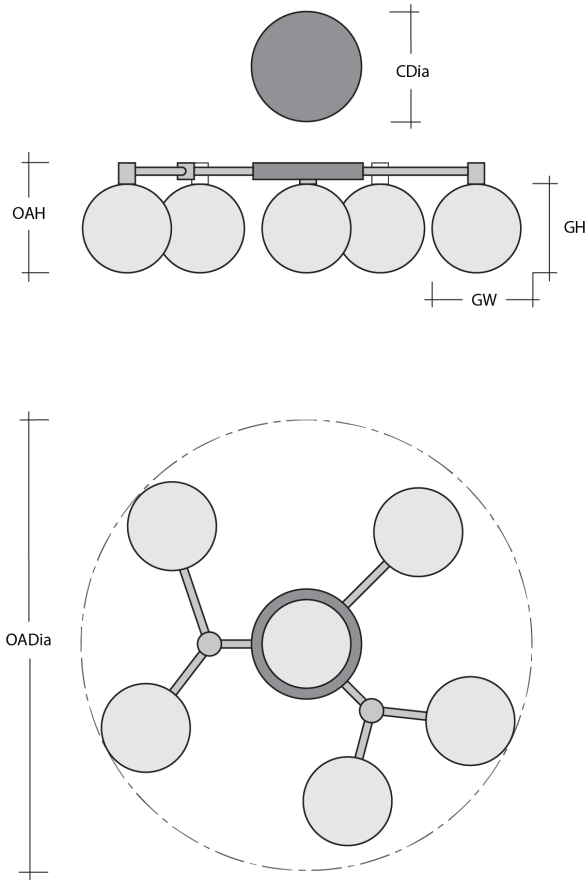

Zircon
(ZA,ZB,ZC,ZS)

Product Notes - PLEASE READ:

- All Hammerton Studio fixtures are handcrafted by artisans. Subtle imperfections reflect the mark of the maker and should be expected.
- This product may incorporate both steel and aluminum material. Transparent finishes may vary between steel and aluminum components.
- Products incorporating artisan blown and cast glass may create dramatic patterns of light and shadow on surrounding surfaces. While this is often desirable, shadowing can be minimized by adding recessed ceiling light to the installation area.

Scan for Product &
[Install Info](#)

General Notes:

- Visit studio.hammerton.com to read our complete warranty.
- All dimensions are in inches unless otherwise noted. Dimensions may vary up to 7/8".

Revision date: 2025-06-16

Hub & Spoke - Luna - Round - 6pc

Product Dimensions *Dimensions may vary up to 7/8"*

Overall Height	OAH	10.5 in
Overall Diameter	OADia	36.8 – 42.8 in
Canopy Diameter	CDia	6 in

Glass Dimensions

Luna Qty		6
Luna Glass Height	GH	6.5 in
Luna Glass Width	GW	7 in