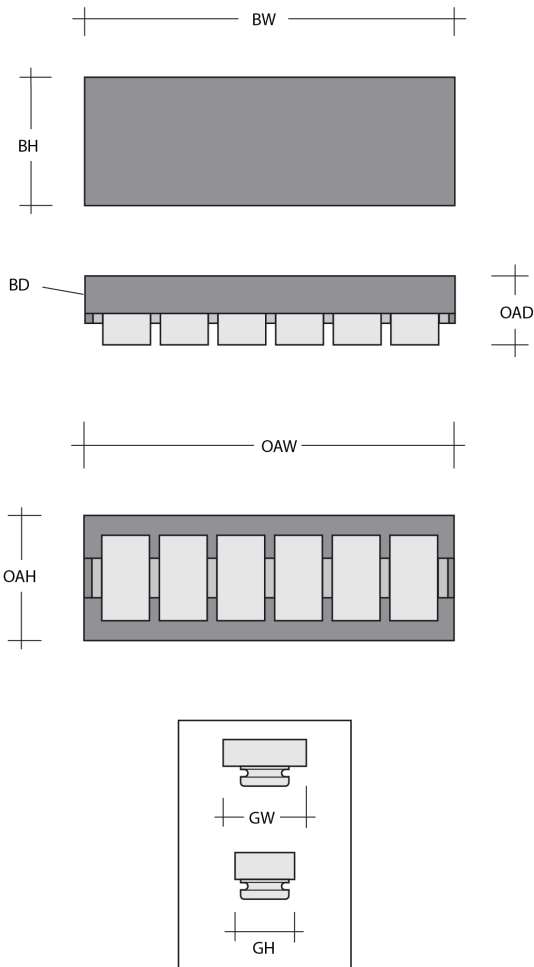

Matching
Panel (000)

Light Oak
(W01)

Dark Oak
(W02)

Product Notes - PLEASE READ:

- All Hammerton Studio fixtures are handcrafted by artisans. Subtle imperfections reflect the mark of the maker and should be expected.
- This product may incorporate both steel and aluminum material. Transparent finishes may vary between steel and aluminum components.
- Products incorporating artisan blown and cast glass may create dramatic patterns of light and shadow on surrounding surfaces. While this is often desirable, shadowing can be minimized by adding recessed ceiling light to the installation area.

[Scan for Product & Install Info](#)

General Notes:

- Visit studio.hammerton.com to read our complete warranty.
- All dimensions are in inches unless otherwise noted. Dimensions may vary up to 7/8".

Revision date: 2025-06-13

Tessera Vanity - Small

Product Dimensions *Dimensions may vary up to 7/8"*

Overall Height	OAH	5.1 in
Overall Width	OAW	18.5 in
Overall Depth	OAD	3.2 – 4.4 in
Backplate Height	BH	5.1 in
Backplate Width	BW	18.5 in
Backplate Depth	BD	2.5 in
Notes		Fixture and Glass dimensions will vary based on glass option selection

Glass Dimensions

Glass Qty		5
Glass Height	GH	2.5 – 4.7 in
Glass Width	GW	2.5 – 4 in

Electrical

Bulb/Lamping Type	AC-LED
Wattage	34 watts
Voltage	120 volts
Total Source Lumens	3200 lumens
Dimming Type	TRIAC/ELV
Correlated Color Temp: CCT	3000K
Color Rendering Index: CRI	93+
Certification	ETL